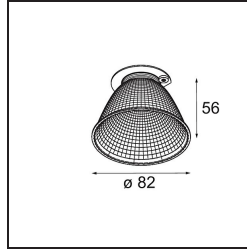

Date _____
Customer _____
Project _____
Type _____

Reflector 82 Flood Champagne Anodised

Specifications

Material	10217530
Lamp Included	No
Number of Light Sources	0
IP Rating	20
Glow wire rating (°C)	960
Indoor/Outdoor	Indoor
Adjustability	Not Applicable
Primary Colour & Primary Finish	Champagne, Anodised
Gross weight (g)	64.0
Remark	<ul style="list-style-type: none"> Photometric data available in the LDT or IES files on the product page (section Downloads)