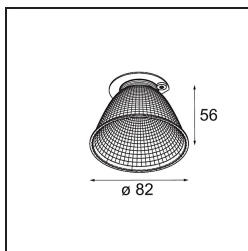

Date \_\_\_\_\_  
Customer \_\_\_\_\_  
Project \_\_\_\_\_  
Type \_\_\_\_\_

*Reflector 82 Flood Champagne Anodised*

**Specifications**

Material	10217530
Lamp Included	No
Number of Light Sources	0
IP Rating	20
Glow wire rating (°C)	960
Indoor/Outdoor	Indoor
Adjustability	Not Applicable
Primary Colour & Primary Finish	Champagne, Anodised
Gross weight (g)	64.0
Remark	<ul style="list-style-type: none"> <li>Photometric data available in the LDT or IES files on the product page (section Downloads)</li> </ul>