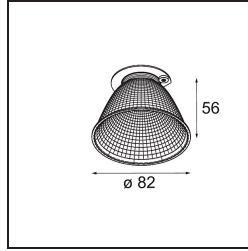

Date _____
Customer _____
Project _____
Type _____

Reflector 82 Flood Aluminium Anodised

Specifications

Material	10217430
Lamp Included	No
Number of Light Sources	0
IP Rating	20
Glow wire rating (°C)	960
Indoor/Outdoor	Indoor
Adjustability	Not Applicable
Primary Colour & Primary Finish	Aluminium, Anodised
Gross weight (g)	64.0