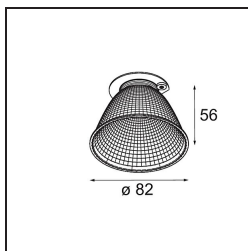

Date \_\_\_\_\_  
Customer \_\_\_\_\_  
Project \_\_\_\_\_  
Type \_\_\_\_\_

*Reflector 82 Flood Aluminium Anodised*

**Specifications**

Material	10217430
Lamp Included	No
Number of Light Sources	0
IP Rating	20
Glow wire rating (°C)	960
Indoor/Outdoor	Indoor
Adjustability	Not Applicable
Primary Colour & Primary Finish	Aluminium, Anodised
Gross weight (g)	64.0
Remark	<ul style="list-style-type: none"> <li>Photometric data available in the LDT or IES files on the product page (section Downloads)</li> </ul>

Specifications