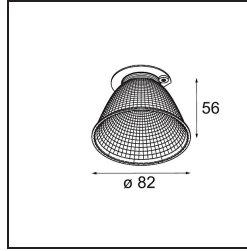

Date \_\_\_\_\_  
Customer \_\_\_\_\_  
Project \_\_\_\_\_  
Type \_\_\_\_\_

*Reflector 82 Flood Aluminium Anodised*

**Specifications**

Material	10217430
Lamp Included	No
Number of Light Sources	0
IP Rating	20
Glow wire rating (°C)	960
Indoor/Outdoor	Indoor
Adjustability	Not Applicable
Primary Colour & Primary Finish	Aluminium, Anodised
Gross weight (g)	64.0
Remark	<ul style="list-style-type: none"> <li>Photometric data available in the LDT or IES files on the product page (section Downloads)</li> </ul>