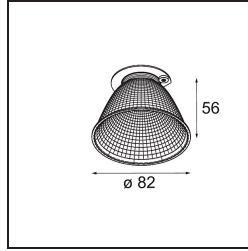

Date \_\_\_\_\_  
Customer \_\_\_\_\_  
Project \_\_\_\_\_  
Type \_\_\_\_\_

*Reflector 82 Medium Gold Anodised*

**Specifications**

Material	10217330
Lamp Included	No
Number of Light Sources	0
IP Rating	20
Glow wire rating (°C)	960
Indoor/Outdoor	Indoor
Adjustability	Not Applicable
Primary Colour & Primary Finish	Gold, Anodised
Gross weight (g)	64.0
Remark	<ul style="list-style-type: none"> <li>Photometric data available in the LDT or IES files on the product page (section Downloads)</li> </ul>