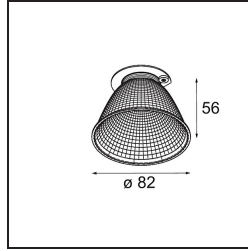

Date _____
Customer _____
Project _____
Type _____

Reflector 82 Medium Gold Anodised

Specifications

Material	10217330
Lamp Included	No
Number of Light Sources	0
IP Rating	20
Glow wire rating (°C)	960
Indoor/Outdoor	Indoor
Adjustability	Not Applicable
Primary Colour & Primary Finish	Gold, Anodised
Gross weight (g)	64.0
Remark	<ul style="list-style-type: none"> Photometric data available in the LDT or IES files on the product page (section Downloads)