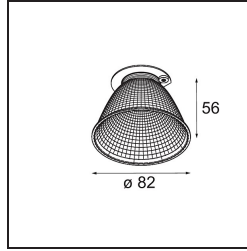

Date \_\_\_\_\_  
Customer \_\_\_\_\_  
Project \_\_\_\_\_  
Type \_\_\_\_\_

*Reflector 82 Medium Gold Anodised*

**Specifications**

Material	10217330
Lamp Included	No
Number of Light Sources	0
IP Rating	20
Glow wire rating (°C)	960
Indoor/Outdoor	Indoor
Adjustability	Not Applicable
Primary Colour & Primary Finish	Gold, Anodised
Gross weight (g)	64.0
Remark	<ul style="list-style-type: none"> <li>Photometric data available in the LDT or IES files on the product page (section Downloads)</li> </ul>