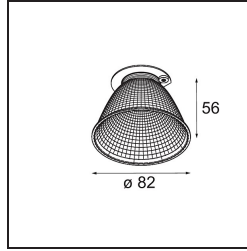

Date \_\_\_\_\_  
Customer \_\_\_\_\_  
Project \_\_\_\_\_  
Type \_\_\_\_\_

*Reflector 82 Medium Champagne Anodised*

**Specifications**

Material	10217230
Lamp Included	No
Number of Light Sources	0
IP Rating	20
Glow wire rating (°C)	960
Indoor/Outdoor	Indoor
Adjustability	Not Applicable
Primary Colour & Primary Finish	Champagne, Anodised
Gross weight (g)	64.0
Remark	<ul style="list-style-type: none"> <li>Photometric data available in the LDT or IES files on the product page (section Downloads)</li> </ul>