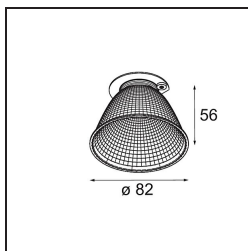

Date _____
Customer _____
Project _____
Type _____

Reflector 82 Medium Champagne Anodised

Specifications

Material	10217230
Lamp Included	No
Number of Light Sources	0
IP Rating	20
Glow wire rating (°C)	960
Indoor/Outdoor	Indoor
Adjustability	Not Applicable
Primary Colour & Primary Finish	Champagne, Anodised
Gross weight (g)	64.0
Remark	<ul style="list-style-type: none"> Photometric data available in the LDT or IES files on the product page (section Downloads)

Specifications