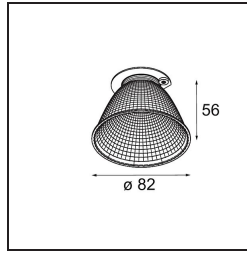

Date \_\_\_\_\_  
Customer \_\_\_\_\_  
Project \_\_\_\_\_  
Type \_\_\_\_\_

*Reflector 82 Super Spot Champagne Anodised*

**Specifications**

|                                 |  |
|---------------------------------|--|
| Material                        | 10216930   |
| Lamp Included                   | No   |
| Number of Light Sources         | 0  |
| IP Rating                       | 20   |
| Glow wire rating (°C)           | 960  |
| Indoor/Outdoor                  | Indoor   |
| Adjustability                   | Not Applicable   |
| Primary Colour & Primary Finish | Champagne, Anodised  |
| Gross weight (g)                | 64.0   |
| Remark                          | <ul style="list-style-type: none"> <li>Photometric data available in the LDT or IES files on the product page (section Downloads)</li> </ul> |