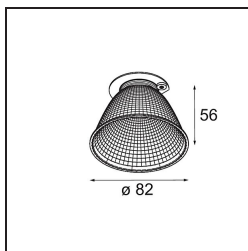

Date \_\_\_\_\_  
Customer \_\_\_\_\_  
Project \_\_\_\_\_  
Type \_\_\_\_\_

*Reflector 82 Super Spot Aluminium Anodised*

**Specifications**

Material	10216830
Lamp Included	No
Number of Light Sources	0
IP Rating	20
Glow wire rating (°C)	960
Indoor/Outdoor	Indoor
Adjustability	Not Applicable
Primary Colour & Primary Finish	Aluminium, Anodised
Gross weight (g)	64.0
Remark	<ul style="list-style-type: none"> <li>Photometric data available in the LDT or IES files on the product page (section Downloads)</li> </ul>