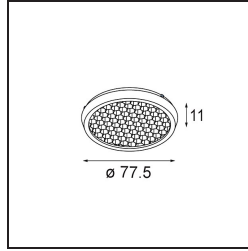

Date _____
Customer _____
Project _____
Type _____

Honeycomb 80 Black Matt

Specifications

Material	10212802
Lamp Included	No
Number of Light Sources	0
IP Rating	20
Glow wire rating (°C)	960
Indoor/Outdoor	Indoor
Adjustability	Not Applicable
Primary Colour & Primary Finish	Black, Matt
Gross weight (g)	21.0