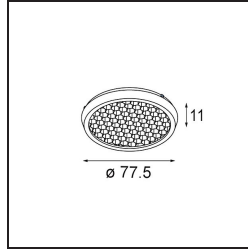

Date \_\_\_\_\_  
Customer \_\_\_\_\_  
Project \_\_\_\_\_  
Type \_\_\_\_\_

*Honeycomb 80 Black Matt*

**Specifications**

Material	10212802
Lamp Included	No
Number of Light Sources	0
IP Rating	20
Glow wire rating (°C)	960
Indoor/Outdoor	Indoor
Adjustability	Not Applicable
Primary Colour & Primary Finish	Black, Matt
Gross weight (g)	21.0

Specifications