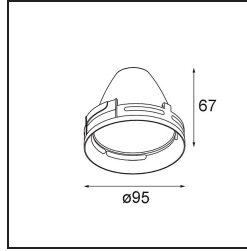

Date _____
Customer _____
Project _____
Type _____

Reflector 100 Flood Aluminium Anodised

Specifications

Material	10210009
Lamp Included	No
Number of Light Sources	0
IP Rating	20
Glow wire rating (°C)	960
Indoor/Outdoor	Indoor
Adjustability	Not Applicable
Primary Colour & Primary Finish	Aluminium, Anodised
Gross weight (g)	92.0
Remark	<ul style="list-style-type: none"> Photometric data available in the LDT or IES files on the product page (section Downloads)