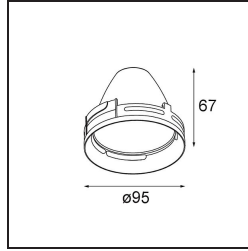

Date _____
Customer _____
Project _____
Type _____

Reflector 100 Flood Aluminium Anodised

Specifications

Material	10210009
Lamp Included	No
Number of Light Sources	0
IP Rating	20
Glow wire rating (°C)	960
Indoor/Outdoor	Indoor
Adjustability	Not Applicable
Primary Colour & Primary Finish	Aluminium, Anodised
Gross weight (g)	92.0
Remark	<ul style="list-style-type: none"> Photometric data available in the LDT or IES files on the product page (section Downloads)