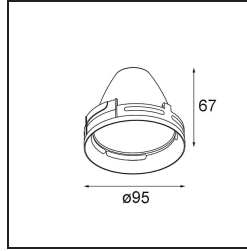

Date \_\_\_\_\_  
Customer \_\_\_\_\_  
Project \_\_\_\_\_  
Type \_\_\_\_\_

*Reflector 100 Flood Aluminium Anodised*

**Specifications**

Material	10210009
Lamp Included	No
Number of Light Sources	0
IP Rating	20
Glow wire rating (°C)	960
Indoor/Outdoor	Indoor
Adjustability	Not Applicable
Primary Colour & Primary Finish	Aluminium, Anodised
Gross weight (g)	92.0
Remark	<ul style="list-style-type: none"> <li>Photometric data available in the LDT or IES files on the product page (section Downloads)</li> </ul>