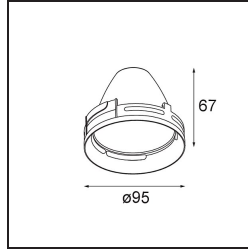

Date \_\_\_\_\_  
Customer \_\_\_\_\_  
Project \_\_\_\_\_  
Type \_\_\_\_\_

*Reflector 100 Medium Aluminium Anodised*

**Specifications**

Material	10210008
Lamp Included	No
Number of Light Sources	0
IP Rating	20
Glow wire rating (°C)	960
Indoor/Outdoor	Indoor
Adjustability	Not Applicable
Primary Colour & Primary Finish	Aluminium, Anodised
Gross weight (g)	92.0
Remark	<ul style="list-style-type: none"> <li>Photometric data available in the LDT or IES files on the product page (section Downloads)</li> </ul>