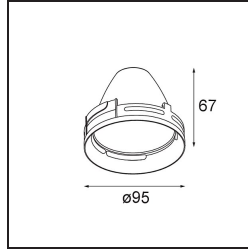

Date _____
Customer _____
Project _____
Type _____

Reflector 100 Medium Aluminium Anodised

Specifications

Material	10210008
Lamp Included	No
Number of Light Sources	0
IP Rating	20
Glow wire rating (°C)	960
Indoor/Outdoor	Indoor
Adjustability	Not Applicable
Primary Colour & Primary Finish	Aluminium, Anodised
Gross weight (g)	92.0
Remark	<ul style="list-style-type: none"> Photometric data available in the LDT or IES files on the product page (section Downloads)