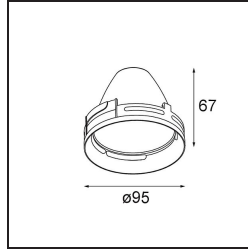

Date _____
Customer _____
Project _____
Type _____

Reflector 100 Medium Aluminium Anodised

Specifications

Material	10210008
Lamp Included	No
Number of Light Sources	0
IP Rating	20
Glow wire rating (°C)	960
Indoor/Outdoor	Indoor
Adjustability	Not Applicable
Primary Colour & Primary Finish	Aluminium, Anodised
Gross weight (g)	92.0
Remark	<ul style="list-style-type: none"> Photometric data available in the LDT or IES files on the product page (section Downloads)