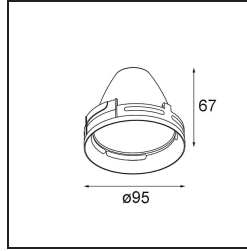

Date \_\_\_\_\_  
Customer \_\_\_\_\_  
Project \_\_\_\_\_  
Type \_\_\_\_\_

*Reflector 100 Spot Aluminium Anodised*

**Specifications**

Material	10210007
Lamp Included	No
Number of Light Sources	0
IP Rating	20
Glow wire rating (°C)	960
Indoor/Outdoor	Indoor
Adjustability	Not Applicable
Primary Colour & Primary Finish	Aluminium, Anodised
Gross weight (g)	92.0
Remark	<ul style="list-style-type: none"> <li>Photometric data available in the LDT or IES files on the product page (section Downloads)</li> </ul>