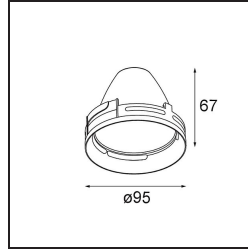

Date \_\_\_\_\_  
Customer \_\_\_\_\_  
Project \_\_\_\_\_  
Type \_\_\_\_\_

*Reflector 100 Spot Aluminium Anodised*

**Specifications**

Material	10210007
Lamp Included	No
Number of Light Sources	0
IP Rating	20
Glow wire rating (°C)	960
Indoor/Outdoor	Indoor
Adjustability	Not Applicable
Primary Colour & Primary Finish	Aluminium, Anodised
Gross weight (g)	92.0
Remark	<ul style="list-style-type: none"> <li>Photometric data available in the LDT or IES files on the product page (section Downloads)</li> </ul>