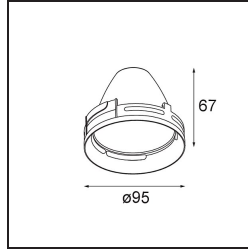

Date _____
Customer _____
Project _____
Type _____

Reflector 100 Spot Aluminium Anodised

Specifications

Material	10210007
Lamp Included	No
Number of Light Sources	0
IP Rating	20
Glow wire rating (°C)	960
Indoor/Outdoor	Indoor
Adjustability	Not Applicable
Primary Colour & Primary Finish	Aluminium, Anodised
Gross weight (g)	92.0
Remark	<ul style="list-style-type: none"> Photometric data available in the LDT or IES files on the product page (section Downloads)