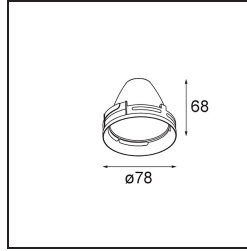

Date _____
Customer _____
Project _____
Type _____

Reflector 85 Flood Aluminium Anodised

Specifications

Material	10210006
Lamp Included	No
Number of Light Sources	0
IP Rating	20
Glow wire rating (°C)	960
Indoor/Outdoor	Indoor
Adjustability	Not Applicable
Primary Colour & Primary Finish	Aluminium, Anodised
Gross weight (g)	74.0