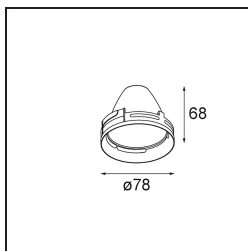

Reflector 85 Flood Aluminium Anodised

Specifications

Material	10210006
Lamp Included	No
Number of Light Sources	0
IP Rating	20
Glow wire rating (°C)	960
Indoor/Outdoor	Indoor
Adjustability	Not Applicable
Primary Colour & Primary Finish	Aluminium, Anodised
Gross weight (g)	74.0
Remark	<ul style="list-style-type: none"> Photometric data available in the LDT or IES files on the product page (section Downloads)