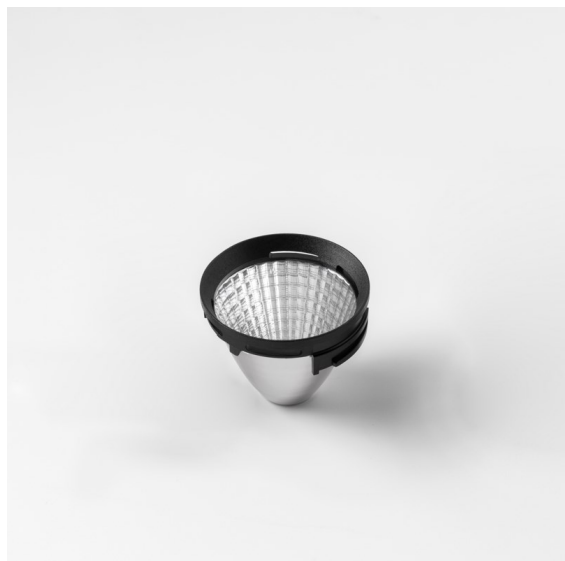

Reflector 85 Flood Aluminium Anodised

Specifications

Material	10210006
Lamp Included	No
Number of Light Sources	0
IP Rating	20
Glow wire rating (°C)	960
Indoor/Outdoor	Indoor
Adjustability	Not Applicable
Primary Colour & Primary Finish	Aluminium, Anodised
Gross weight (g)	74.0
Remark	<ul style="list-style-type: none"> Photometric data available in the LDT or IES files on the product page (section Downloads)