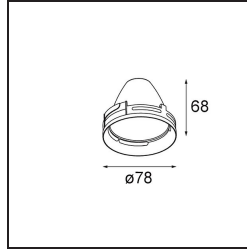

Date _____
Customer _____
Project _____
Type _____

Reflector 85 Flood Aluminium Anodised

Specifications

Material	10210006
Lamp Included	No
Number of Light Sources	0
IP Rating	20
Glow wire rating (°C)	960
Indoor/Outdoor	Indoor
Adjustability	Not Applicable
Primary Colour & Primary Finish	Aluminium, Anodised
Gross weight (g)	74.0
Remark	<ul style="list-style-type: none"> Photometric data available in the LDT or IES files on the product page (section Downloads)