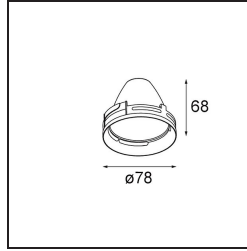

Date _____
Customer _____
Project _____
Type _____

Reflector 85 Medium Aluminium Anodised

Specifications

Material	10210005
Lamp Included	No
Number of Light Sources	0
IP Rating	20
Glow wire rating (°C)	960
Indoor/Outdoor	Indoor
Adjustability	Not Applicable
Primary Colour & Primary Finish	Aluminium, Anodised
Gross weight (g)	74.0
Remark	<ul style="list-style-type: none"> Photometric data available in the LDT or IES files on the product page (section Downloads)