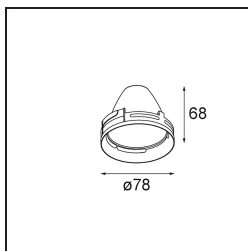

Date _____
Customer _____
Project _____
Type _____

Reflector 85 Medium Aluminium Anodised

Specifications

Material	10210005
Lamp Included	No
Number of Light Sources	0
IP Rating	20
Glow wire rating (°C)	960
Indoor/Outdoor	Indoor
Adjustability	Not Applicable
Primary Colour & Primary Finish	Aluminium, Anodised
Gross weight (g)	74.0
Remark	<ul style="list-style-type: none"> Photometric data available in the LDT or IES files on the product page (section Downloads)