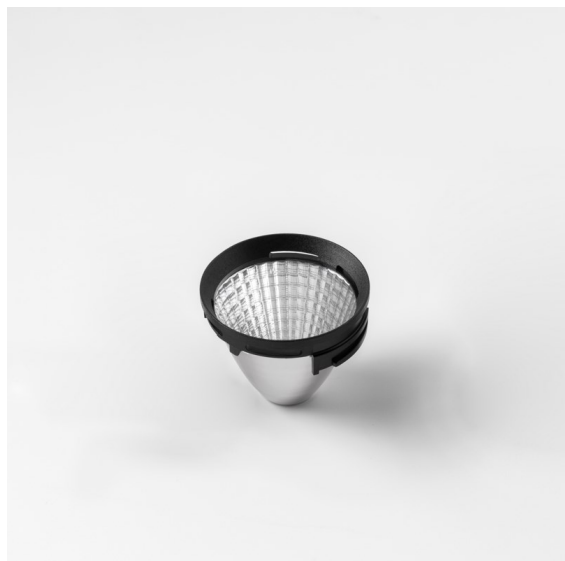

Date _____
Customer _____
Project _____
Type _____

Reflector 85 Medium Aluminium Anodised

Specifications

Material	10210005
Lamp Included	No
Number of Light Sources	0
IP Rating	20
Glow wire rating (°C)	960
Indoor/Outdoor	Indoor
Adjustability	Not Applicable
Primary Colour & Primary Finish	Aluminium, Anodised
Gross weight (g)	74.0
Remark	<ul style="list-style-type: none"> Photometric data available in the LDT or IES files on the product page (section Downloads)