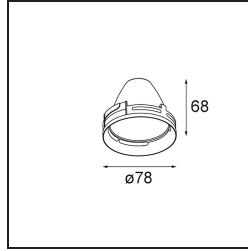

Date \_\_\_\_\_  
Customer \_\_\_\_\_  
Project \_\_\_\_\_  
Type \_\_\_\_\_

*Reflector 85 Medium Aluminium Anodised*

**Specifications**

Material	10210005
Lamp Included	No
Number of Light Sources	0
IP Rating	20
Glow wire rating (°C)	960
Indoor/Outdoor	Indoor
Adjustability	Not Applicable
Primary Colour & Primary Finish	Aluminium, Anodised
Gross weight (g)	74.0