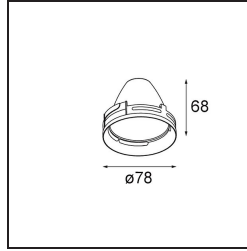

Date \_\_\_\_\_  
Customer \_\_\_\_\_  
Project \_\_\_\_\_  
Type \_\_\_\_\_

*Reflector 85 Spot Aluminium Anodised*

**Specifications**

Material	10210004
Lamp Included	No
Number of Light Sources	0
IP Rating	20
Glow wire rating (°C)	960
Indoor/Outdoor	Indoor
Adjustability	Not Applicable
Primary Colour & Primary Finish	Aluminium, Anodised
Gross weight (g)	74.0
Remark	<ul style="list-style-type: none"> <li>Photometric data available in the LDT or IES files on the product page (section Downloads)</li> </ul>