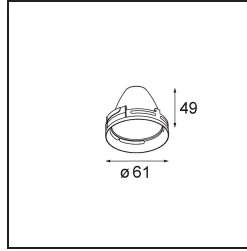

Date \_\_\_\_\_  
Customer \_\_\_\_\_  
Project \_\_\_\_\_  
Type \_\_\_\_\_

*Reflector 65 Flood Aluminium Anodised*

**Specifications**

Material	10210003
Lamp Included	No
Number of Light Sources	0
IP Rating	20
Glow wire rating (°C)	960
Indoor/Outdoor	Indoor
Adjustability	Not Applicable
Primary Colour & Primary Finish	Aluminium, Anodised
Gross weight (g)	39.0
Remark	<ul style="list-style-type: none"> <li>Photometric data available in the LDT or IES files on the product page (section Downloads)</li> </ul>