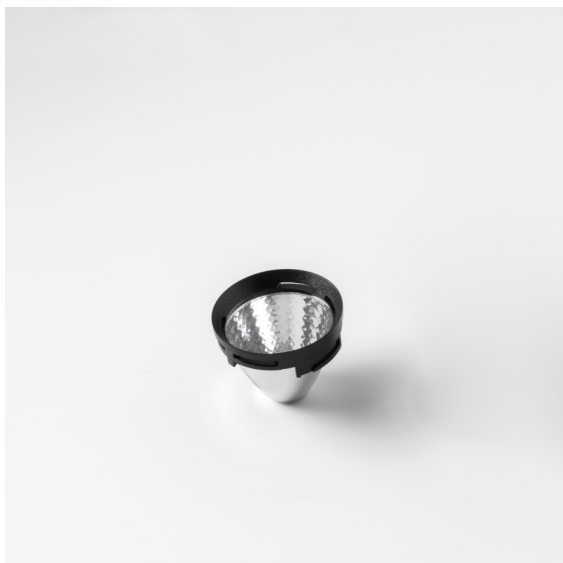

Date \_\_\_\_\_  
Customer \_\_\_\_\_  
Project \_\_\_\_\_  
Type \_\_\_\_\_

*Reflector 65 Flood Aluminium Anodised*

**Specifications**

Material	10210003
Lamp Included	No
Number of Light Sources	0
IP Rating	20
Glow wire rating (°C)	960
Indoor/Outdoor	Indoor
Adjustability	Not Applicable
Primary Colour & Primary Finish	Aluminium, Anodised
Gross weight (g)	39.0
Remark	<ul style="list-style-type: none"> <li>Photometric data available in the LDT or IES files on the product page (section Downloads)</li> </ul>