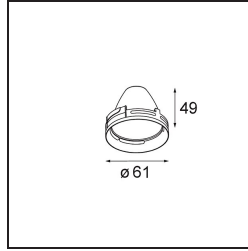

Date \_\_\_\_\_  
Customer \_\_\_\_\_  
Project \_\_\_\_\_  
Type \_\_\_\_\_

*Reflector 65 Flood Aluminium Anodised*

**Specifications**

Material	10210003
Lamp Included	No
Number of Light Sources	0
IP Rating	20
Glow wire rating (°C)	960
Indoor/Outdoor	Indoor
Adjustability	Not Applicable
Primary Colour & Primary Finish	Aluminium, Anodised
Gross weight (g)	39.0
Remark	<ul style="list-style-type: none"> <li>Photometric data available in the LDT or IES files on the product page (section Downloads)</li> </ul>