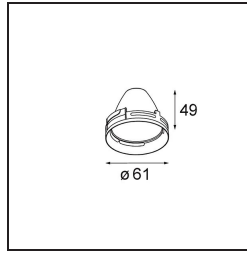

Date _____
Customer _____
Project _____
Type _____

Reflector 65 Flood Aluminium Anodised

Specifications

Material	10210003
Lamp Included	No
Number of Light Sources	0
IP Rating	20
Glow wire rating (°C)	960
Indoor/Outdoor	Indoor
Adjustability	Not Applicable
Primary Colour & Primary Finish	Aluminium, Anodised
Gross weight (g)	39.0
Remark	<ul style="list-style-type: none"> Photometric data available in the LDT or IES files on the product page (section Downloads)