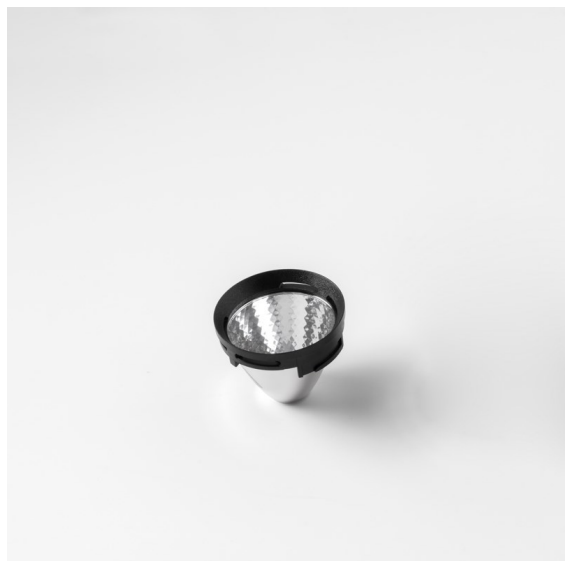

Date _____
Customer _____
Project _____
Type _____

Reflector 65 Spot Aluminium Anodised

Specifications

Material	10210001
Lamp Included	No
Number of Light Sources	0
IP Rating	20
Glow wire rating (°C)	960
Indoor/Outdoor	Indoor
Adjustability	Not Applicable
Primary Colour & Primary Finish	Aluminium, Anodised
Gross weight (g)	39.0
Remark	<ul style="list-style-type: none"> Photometric data available in the LDT or IES files on the product page (section Downloads)