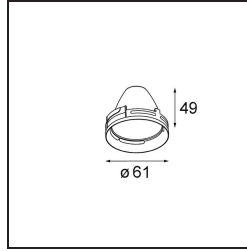

Date \_\_\_\_\_  
Customer \_\_\_\_\_  
Project \_\_\_\_\_  
Type \_\_\_\_\_

*Reflector 65 Medium Aluminium Anodised*

**Specifications**

Material	10210002
Lamp Included	No
Number of Light Sources	0
IP Rating	20
Glow wire rating (°C)	960
Indoor/Outdoor	Indoor
Adjustability	Not Applicable
Primary Colour & Primary Finish	Aluminium, Anodised
Gross weight (g)	39.0
Remark	<ul style="list-style-type: none"> <li>Photometric data available in the LDT or IES files on the product page (section Downloads)</li> </ul>