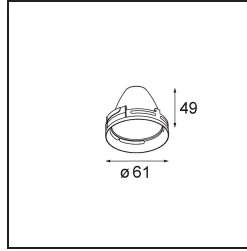

Date \_\_\_\_\_  
Customer \_\_\_\_\_  
Project \_\_\_\_\_  
Type \_\_\_\_\_

*Reflector 65 Medium Aluminium Anodised*

**Specifications**

|                                 |  |
|---------------------------------|--|
| Material                        | 10210002   |
| Lamp Included                   | No   |
| Number of Light Sources         | 0  |
| IP Rating                       | 20   |
| Glow wire rating (°C)           | 960  |
| Indoor/Outdoor                  | Indoor   |
| Adjustability                   | Not Applicable   |
| Primary Colour & Primary Finish | Aluminium, Anodised  |
| Gross weight (g)                | 39.0   |
| Remark                          | <ul style="list-style-type: none"> <li>Photometric data available in the LDT or IES files on the product page (section Downloads)</li> </ul> |