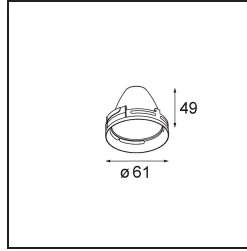

Date \_\_\_\_\_  
Customer \_\_\_\_\_  
Project \_\_\_\_\_  
Type \_\_\_\_\_

*Reflector 65 Medium Aluminium Anodised*

**Specifications**

Material	10210002
Lamp Included	No
Number of Light Sources	0
IP Rating	20
Glow wire rating (°C)	960
Indoor/Outdoor	Indoor
Adjustability	Not Applicable
Primary Colour & Primary Finish	Aluminium, Anodised
Gross weight (g)	39.0