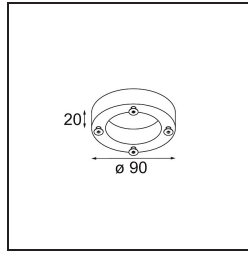

Date _____
Customer _____
Project _____
Type _____

Baseflange 90 Tube Aluminium Matt

Specifications

Material	10204005
Lamp Included	No
Number of Light Sources	0
IP Rating	20
Glow wire rating (°C)	960
Indoor/Outdoor	Indoor
Application	Ceiling, Wall
Adjustability	Not Applicable
Primary Colour & Primary Finish	Aluminium, Matt
Gross weight (g)	185.0