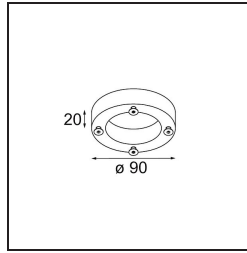

Date _____
Customer _____
Project _____
Type _____

Baseflange 90 Tube Aluminium Matt

Specifications

Material	10204005
Lamp Included	No
Number of Light Sources	0
IP Rating	20
Glow wire rating (°C)	960
Indoor/Outdoor	Indoor
Application	Ceiling, Wall
Adjustability	Not Applicable
Primary Colour & Primary Finish	Aluminium, Matt
Gross weight (g)	185.0