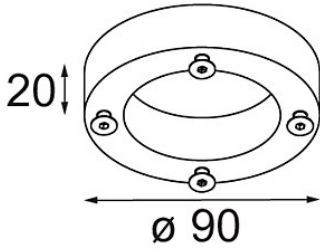

Date _____
Customer _____
Project _____
Type _____

Baseflange 90 Tube Aluminium Matt

Specifications

Material	10204005
Lamp Included	No
Number of Light Sources	0
IP Rating	20
Glow wire rating (°C)	960
Indoor/Outdoor	Indoor
Application	Ceiling, Wall
Adjustability	Not Applicable
Primary Colour & Primary Finish	Aluminium, Matt
Gross weight (g)	185.0