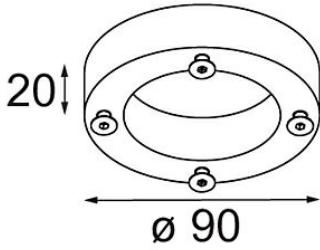

Date _____
Customer _____
Project _____
Type _____

Baseflange 90 Tube Aluminium Matt

Specifications

Material	10204005
Lamp Included	No
Number of Light Sources	0
IP Rating	20
Glow wire rating (°C)	960
Indoor/Outdoor	Indoor
Application	Ceiling, Wall
Adjustability	Not Applicable
Primary Colour & Primary Finish	Aluminium, Matt
Gross weight (g)	185.0