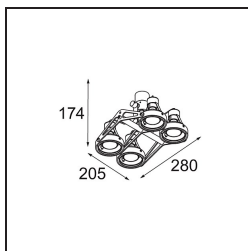

Date

Customer

Project

Type

FFD_Nomad Surface Adjustable 4x GU10 Aluminium Matt

Specifications

Material	10202205
Light Source Type	GU10
Lamp Included	No
Number of Light Sources	4
Light Direction	Down
Input Voltage	230V
Electrical Class	I
IP Rating	20
Glow wire rating (°C)	960
Indoor/Outdoor	Indoor
Application	Ceiling, Wall
Mounting	Surface
Adjustability	GIMBLE 45°
Distance to Lighted Object (m)	1
Primary Colour & Primary Finish	Aluminium, Matt
Gross weight (g)	1185.0