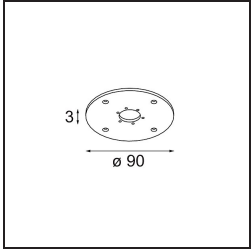

Installation Accessories

- **10203005** Baseflange 90 Aluminium Matt
- **10203009** Baseflange 90 White Structure
- **10203032** Baseflange 90 Black Structure