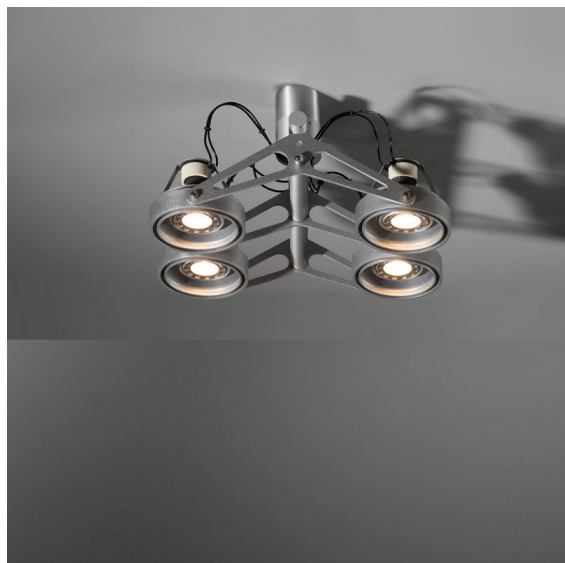

Date

Customer

Project

Type

FFD_Nomad Surface Adjustable 4x GU10 Aluminium Matt

Specifications

Material	10202205
Light Source Type	GU10
Lamp Included	No
Number of Light Sources	4
Light Direction	Down
Input Voltage	230V
Electrical Class	I
IP Rating	20
Glow wire rating (°C)	960
Indoor/Outdoor	Indoor
Application	Ceiling, Wall
Mounting	Surface
Adjustability	GIMBLE 45°
Distance to Lighted Object (m)	1
Primary Colour & Primary Finish	Aluminium, Matt
Gross weight (g)	1185.0

Like industrial design with a retro touch? Revisit Nomad. Now sporting tiny new drivers, and a LED unit that looks exactly like the luminaire's first halogen bulb, Nomad LED respects the original design to perfection. Available in versions with 2L and 4L light units, in white structure, black or aluminium, with or without integrated gear. The sweetheart of architects is back for your next project.