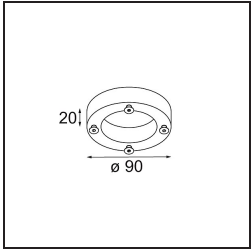

- **10204005** Baseflange 90 Tube Aluminium Matt
- **10204009** Baseflange 90 Tube White Structure
- **10204032** Baseflange 90 Tube Black Structure

Choose a required accessory