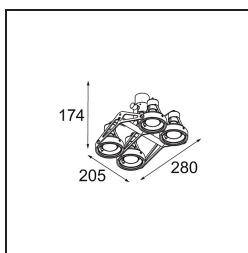

Date

Customer

Project

Type

FFD_Nomad Surface Adjustable 4x GU10 Aluminium Matt

Specifications

Material	10202205
Light Source Type	GU10
Lamp Included	No
Number of Light Sources	4
Light Direction	Down
Input Voltage	230V
Electrical Class	I
IP Rating	20
Glow wire rating (°C)	960
Indoor/Outdoor	Indoor
Application	Ceiling, Wall
Mounting	Surface
Adjustability	GIMBLE 45°
Distance to Lighted Object (m)	1
Primary Colour & Primary Finish	Aluminium, Matt
Gross weight (g)	1185.0