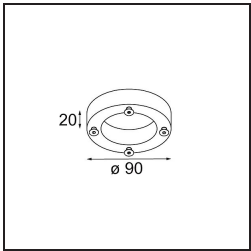

Date

Customer

Project

Type

Nomad Surface Adjustable 4x GU10 Aluminium Matt

Specifications

Material	10202205
Light Source Type	GU10
Lamp Included	No
Number of Light Sources	4
Light Direction	Down
Input Voltage	230V
Electrical Class	I
IP Rating	20
Glow wire rating (°C)	960
Indoor/Outdoor	Indoor
Application	Ceiling, Wall
Mounting	Surface
Adjustability	GIMBLE 45°
Distance to Lighted Object (m)	1
Primary Colour & Primary Finish	Aluminium, Matt
Gross weight (g)	1185.0

Light distribution & beam diagram

Diagrams

Installation Accessories

- 10203005** Baseflange 90 IP55 Aluminium Matt
- 10203009** Baseflange 90 White Structure
- 10203032** Baseflange 90 Black Structure

- 10204005** Baseflange 90 Tube Aluminium Matt
- 10204009** Baseflange 90 Tube White Structure
- 10204032** Baseflange 90 Tube Black Structure