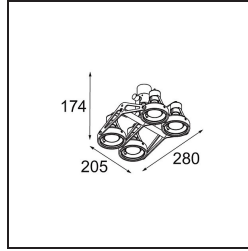

Date

Customer

Project

Type

Nomad Surface Adjustable 4x GU10 Aluminium Matt

Specifications

Material	10202205
Light Source Type	GU10
Lamp Included	No
Number of Light Sources	4
Light Direction	Down
Input Voltage	230V
Electrical Class	I
IP Rating	20
Glow wire rating (°C)	960
Indoor/Outdoor	Indoor
Application	Ceiling, Wall
Mounting	Surface
Adjustability	GIMBLE 45°
Distance to Lighted Object (m)	1
Primary Colour & Primary Finish	Aluminium, Matt
Gross weight (g)	1185.0