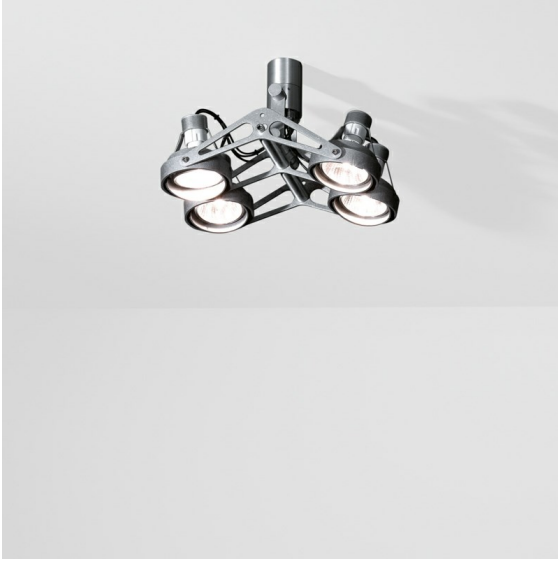

Date

Customer

Project

Type

Nomad Surface Adjustable 4x GU10 Aluminium Matt

Specifications

Material	10202205
Light Source Type	GU10
Lamp Included	No
Number of Light Sources	4
Light Direction	Down
Input Voltage	230V
Electrical Class	I
IP Rating	20
Glow wire rating (°C)	960
Indoor/Outdoor	Indoor
Application	Ceiling, Wall
Mounting	Surface
Adjustability	GIMBLE 45°
Distance to Lighted Object (m)	1
Primary Colour & Primary Finish	Aluminium, Matt
Gross weight (g)	1185.0

Like industrial design with a retro touch? Revisit Nomad. Now sporting tiny new drivers, and a LED unit that looks exactly like the luminaire's first halogen bulb, Nomad LED respects the original design to perfection. Available in versions with 2L and 4L light units, in white structure, black or aluminium, with or without integrated gear. The sweetheart of architects is back for your next project.