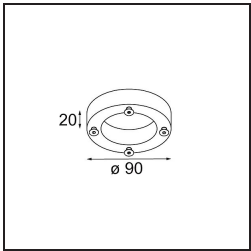

Specifications

Material	10202205
Light Source Type	GU10
Lamp Included	No
Number of Light Sources	4
Light Direction	Down
Input Voltage	230V
Electrical Class	I
IP Rating	20
Glow wire rating (°C)	960
Indoor/Outdoor	Indoor
Application	Ceiling, Wall
Mounting	Surface
Adjustability	GIMBLE 45°
Distance to Lighted Object (m)	1
Primary Colour & Primary Finish	Aluminium, Matt
Gross weight (g)	1185.0

Light distribution & beam diagram

Diagrams

Installation Accessories

- 10203005** Baseflange 90 IP55 Aluminium Matt
- 10203009** Baseflange 90 White Structure
- 10203032** Baseflange 90 Black Structure

- 10204005** Baseflange 90 Tube Aluminium Matt
- 10204009** Baseflange 90 Tube White Structure
- 10204032** Baseflange 90 Tube Black Structure