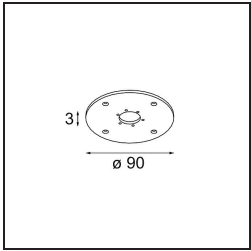

Installation Accessories

- **10203005** Baseflange 90 IP55 Aluminium Matt
- **10203009** Baseflange 90 White Structure
- **10203032** Baseflange 90 Black Structure