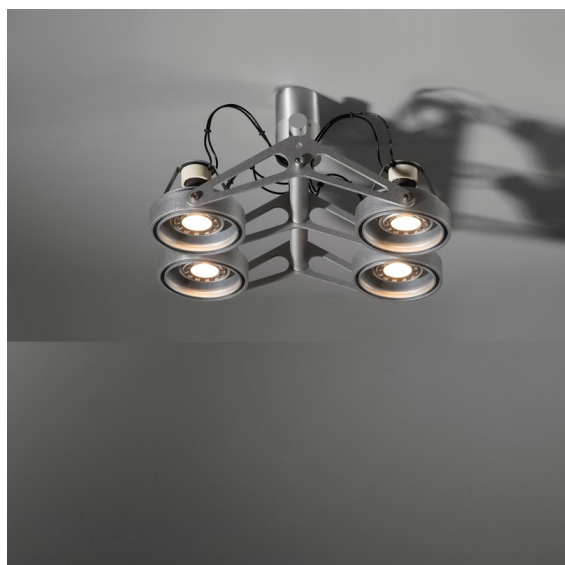

Date

Customer

Project

Type

FFD_Nomad Surface Adjustable 4x GU10 Aluminium Matt

Specifications

Material	10202205
Light Source Type	GU10
Lamp Included	No
Number of Light Sources	4
Light Direction	Down
Input Voltage	230V
Electrical Class	I
IP Rating	20
Glow wire rating (°C)	960
Indoor/Outdoor	Indoor
Application	Ceiling, Wall
Mounting	Surface
Adjustability	GIMBLE 45°
Distance to Lighted Object (m)	1
Primary Colour & Primary Finish	Aluminium, Matt
Gross weight (g)	1185.0

Like industrial design with a retro touch? Revisit Nomad. Now sporting tiny new drivers, and a LED unit that looks exactly like the luminaire's first halogen bulb, Nomad LED respects the original design to perfection. Available in versions with 2L and 4L light units, in white structure, black or aluminium, with or without integrated gear. The sweetheart of architects is back for your next project.