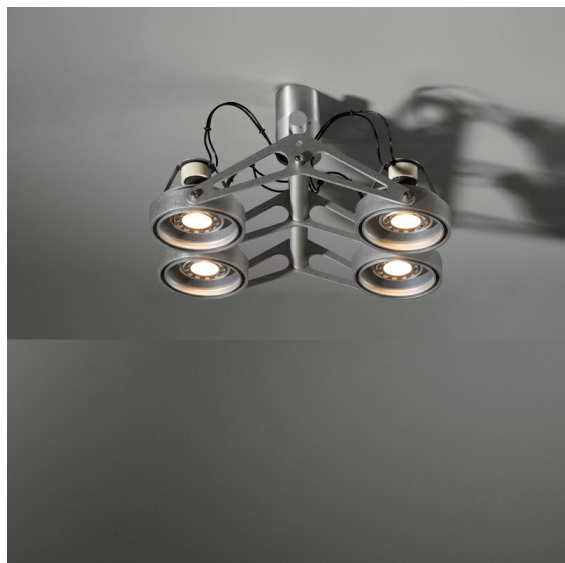

---

*FFD\_Nomad Surface Adjustable 4x GU10 Aluminium Matt*

Like industrial design with a retro touch? Revisit Nomad. Now sporting tiny new drivers, and a LED unit that looks exactly like the luminaire's first halogen bulb, Nomad LED respects the original design to perfection. Available in versions with 2L and 4L light units, in white structure, black or aluminium, with or without integrated gear. The sweetheart of architects is back for your next project.

### Specifications

Material	10202205
Light Source Type	GU10
Lamp Included	No
Number of Light Sources	4
Light Direction	Down
Input Voltage	230V
Electrical Class	I
IP Rating	20
Glow wire rating (°C)	960
Indoor/Outdoor	Indoor
Application	Ceiling, Wall
Mounting	Surface
Adjustability	GIMBLE 45°
Distance to Lighted Object (m)	1
Primary Colour & Primary Finish	Aluminium, Matt
Gross weight (g)	1185.0