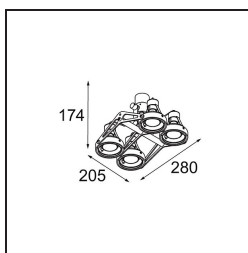


Date

Customer

Project

Type

FFD_Nomad Surface Adjustable 4x GU10 Aluminium Matt

Like industrial design with a retro touch? Revisit Nomad. Now sporting tiny new drivers, and a LED unit that looks exactly like the luminaire's first halogen bulb, Nomad LED respects the original design to perfection. Available in versions with 2L and 4L light units, in white structure, black or aluminium, with or without integrated gear. The sweetheart of architects is back for your next project.

Specifications

Material	10202205
Light Source Type	GU10
Lamp Included	No
Number of Light Sources	4
Light Direction	Down
Input Voltage	230V
Electrical Class	I
IP Rating	20
Glow wire rating (°C)	960
Indoor/Outdoor	Indoor
Application	Ceiling, Wall
Mounting	Surface
Adjustability	GIMBLE 45°
Distance to Lighted Object (m)	1
Primary Colour & Primary Finish	Aluminium, Matt
Gross weight (g)	1185.0