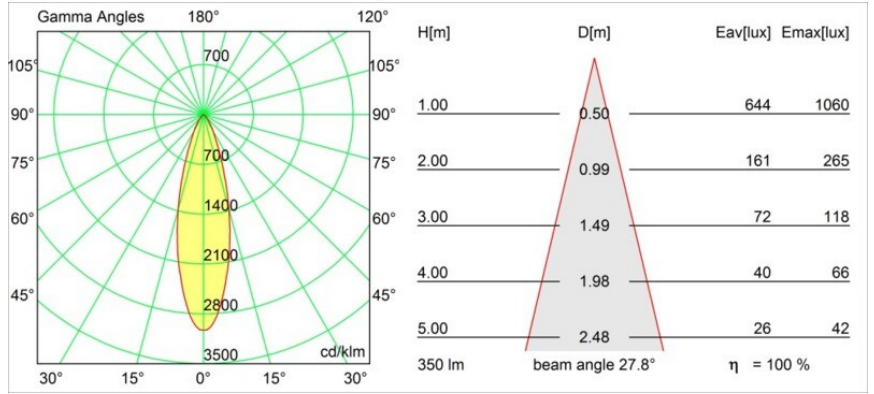

Light distribution & beam diagram