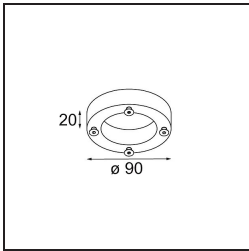

### Specifications

Material	10202205
Light Source Type	GU10
Lamp Included	No
Number of Light Sources	4
Light Direction	Down
Input Voltage	230V
Electrical Class	I
IP Rating	20
Glow wire rating (°C)	960
Indoor/Outdoor	Indoor
Application	Ceiling, Wall
Mounting	Surface
Adjustability	GIMBLE 45°
Distance to Lighted Object (m)	1
Primary Colour & Primary Finish	Aluminium, Matt
Gross weight (g)	1185.0

**Light distribution & beam diagram**

Diagrams

**Installation Accessories**

- 10203005** Baseflange 90 IP55 Aluminium Matt
- 10203009** Baseflange 90 White Structure
- 10203032** Baseflange 90 Black Structure