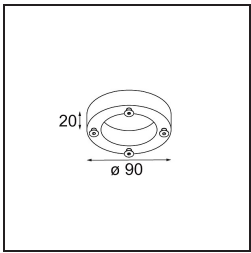

- **10204005** Baseflange 90 Tube Aluminium Matt
- **10204009** Baseflange 90 Tube White Structure
- **10204032** Baseflange 90 Tube Black Structure

Choose a required accessory