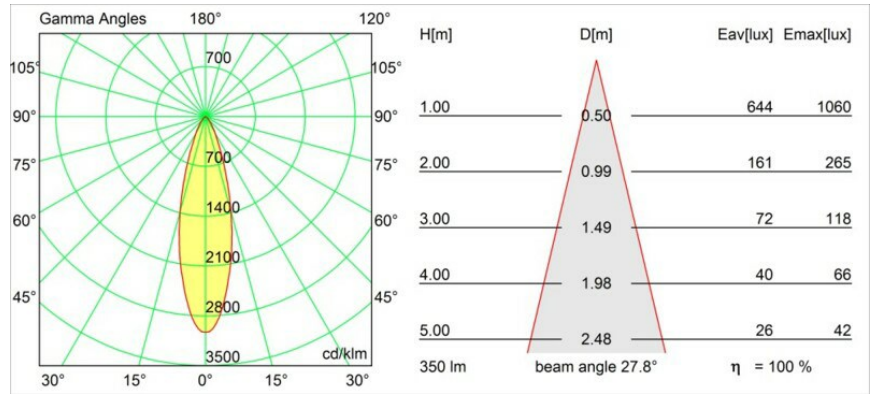

Light distribution & beam diagram

Diagrams