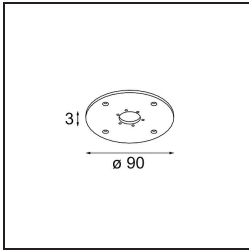

Installation Accessories

- **10203005** Baseflange 90 IP55 Aluminium Matt
- **10203009** Baseflange 90 White Structure
- **10203032** Baseflange 90 Black Structure