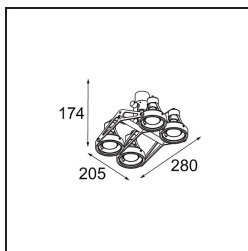

### Specifications

Material	10202205
Light Source Type	GU10
Lamp Included	No
Number of Light Sources	4
Light Direction	Down
Input Voltage	230V
Electrical Class	I
IP Rating	20
Glow wire rating (°C)	960
Indoor/Outdoor	Indoor
Application	Ceiling, Wall
Mounting	Surface
Adjustability	GIMBLE 45°
Distance to Lighted Object (m)	1
Primary Colour & Primary Finish	Aluminium, Matt
Gross weight (g)	1185.0