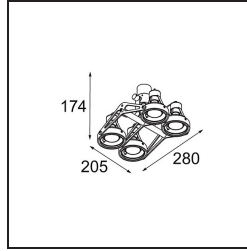

---

*FFD\_Nomad Surface Adjustable 4x GU10 Black Matt*

**Specifications**

Material	10202202
Light Source Type	GU10
Lamp Included	No
Number of Light Sources	4
Light Direction	Down
Input Voltage	230V
Electrical Class	I
IP Rating	20
Glow wire rating (°C)	960
Indoor/Outdoor	Indoor
Application	Ceiling, Wall
Mounting	Surface
Adjustability	GIMBLE 45°
Distance to Lighted Object (m)	1
Primary Colour & Primary Finish	Black, Matt
Gross weight (g)	1185.0