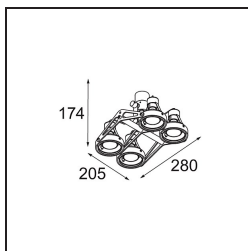

Date

Customer

Project

Type

FFD_Nomad Surface Adjustable 4x GU10 Black Matt

Specifications

Material	10202202
Light Source Type	GU10
Lamp Included	No
Number of Light Sources	4
Light Direction	Down
Input Voltage	230V
Electrical Class	I
IP Rating	20
Glow wire rating (°C)	960
Indoor/Outdoor	Indoor
Application	Ceiling, Wall
Mounting	Surface
Adjustability	GIMBLE 45°
Distance to Lighted Object (m)	1
Primary Colour & Primary Finish	Black, Matt
Gross weight (g)	1185.0