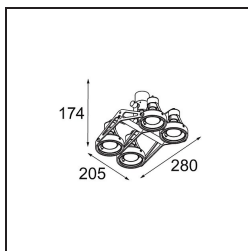

---

*FFD\_Nomad Surface Adjustable 4x GU10 Black Matt*

**Specifications**

Material	10202202
Light Source Type	GU10
Lamp Included	No
Number of Light Sources	4
Light Direction	Down
Input Voltage	230V
Electrical Class	I
IP Rating	20
Glow wire rating (°C)	960
Indoor/Outdoor	Indoor
Application	Ceiling, Wall
Mounting	Surface
Adjustability	GIMBLE 45°
Distance to Lighted Object (m)	1
Primary Colour & Primary Finish	Black, Matt
Gross weight (g)	1185.0