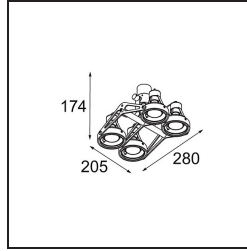

Date

Customer

Project

Type

Nomad Surface Adjustable 4x GU10 Black Matt

Specifications

Material	10202202
Light Source Type	GU10
Lamp Included	No
Number of Light Sources	4
Light Direction	Down
Input Voltage	230V
Electrical Class	I
IP Rating	20
Glow wire rating (°C)	960
Indoor/Outdoor	Indoor
Application	Ceiling, Wall
Mounting	Surface
Adjustability	GIMBLE 45°
Distance to Lighted Object (m)	1
Primary Colour & Primary Finish	Black, Matt
Gross weight (g)	1185.0