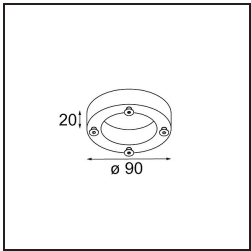

**Light distribution & beam diagram**

Diagrams

**Installation Accessories**

- 10203005** Baseflange 90 IP55 Aluminium Matt
- 10203009** Baseflange 90 White Structure
- 10203032** Baseflange 90 Black Structure