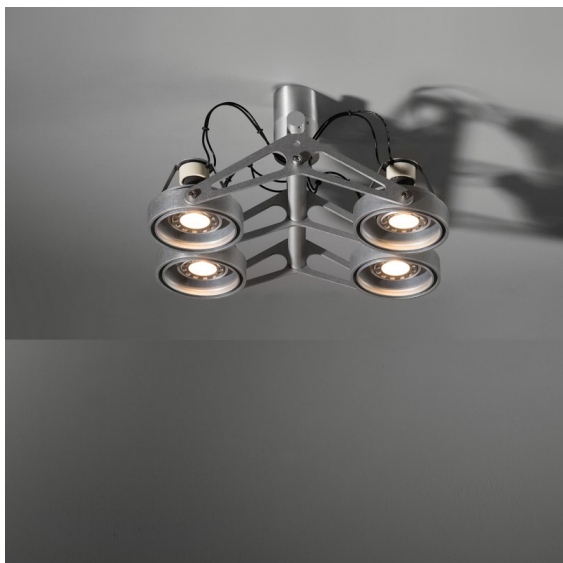

Date

Customer

Project

Type

FFD_Nomad Surface Adjustable 4x GU10 Black Matt

Specifications

Material	10202202
Light Source Type	GU10
Lamp Included	No
Number of Light Sources	4
Light Direction	Down
Input Voltage	230V
Electrical Class	I
IP Rating	20
Glow wire rating (°C)	960
Indoor/Outdoor	Indoor
Application	Ceiling, Wall
Mounting	Surface
Adjustability	GIMBLE 45°
Distance to Lighted Object (m)	1
Primary Colour & Primary Finish	Black, Matt
Gross weight (g)	1185.0

Like industrial design with a retro touch? Revisit Nomad. Now sporting tiny new drivers, and a LED unit that looks exactly like the luminaire's first halogen bulb, Nomad LED respects the original design to perfection. Available in versions with 2L and 4L light units, in white structure, black or aluminium, with or without integrated gear. The sweetheart of architects is back for your next project.