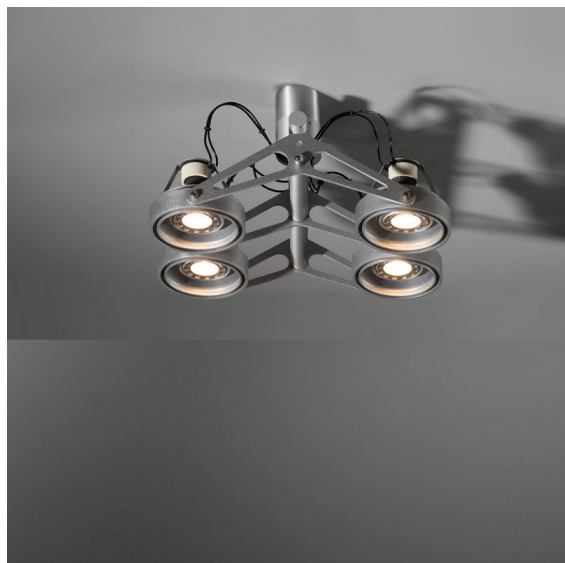

Date

Customer

Project

Type

FFD_Nomad Surface Adjustable 4x GU10 Black Matt

Specifications

Material	10202202
Light Source Type	GU10
Lamp Included	No
Number of Light Sources	4
Light Direction	Down
Input Voltage	230V
Electrical Class	I
IP Rating	20
Glow wire rating (°C)	960
Indoor/Outdoor	Indoor
Application	Ceiling, Wall
Mounting	Surface
Adjustability	GIMBLE 45°
Distance to Lighted Object (m)	1
Primary Colour & Primary Finish	Black, Matt
Gross weight (g)	1185.0

Like industrial design with a retro touch? Revisit Nomad. Now sporting tiny new drivers, and a LED unit that looks exactly like the luminaire's first halogen bulb, Nomad LED respects the original design to perfection. Available in versions with 2L and 4L light units, in white structure, black or aluminium, with or without integrated gear. The sweetheart of architects is back for your next project.