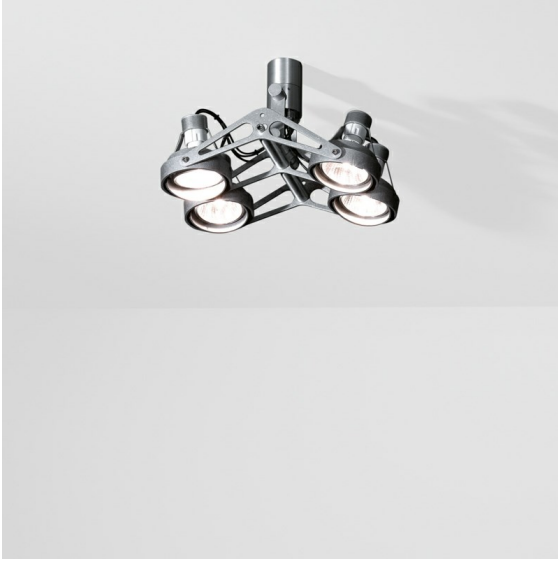

Date

Customer

Project

Type

Nomad Surface Adjustable 4x GU10 Black Matt

Specifications

Material	10202202
Light Source Type	GU10
Lamp Included	No
Number of Light Sources	4
Light Direction	Down
Input Voltage	230V
Electrical Class	I
IP Rating	20
Glow wire rating (°C)	960
Indoor/Outdoor	Indoor
Application	Ceiling, Wall
Mounting	Surface
Adjustability	GIMBLE 45°
Distance to Lighted Object (m)	1
Primary Colour & Primary Finish	Black, Matt
Gross weight (g)	1185.0

Like industrial design with a retro touch? Revisit Nomad. Now sporting tiny new drivers, and a LED unit that looks exactly like the luminaire's first halogen bulb, Nomad LED respects the original design to perfection. Available in versions with 2L and 4L light units, in white structure, black or aluminium, with or without integrated gear. The sweetheart of architects is back for your next project.