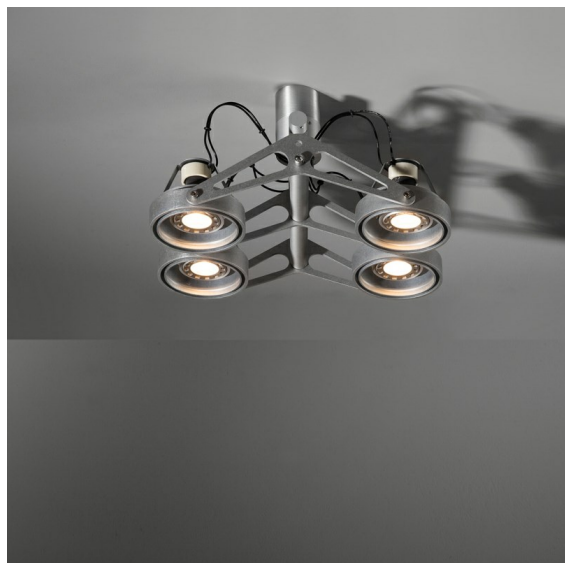

---

*FFD\_Nomad Surface Adjustable 4x GU10 Black Matt*

**Specifications**

Material	10202202
Light Source Type	GU10
Lamp Included	No
Number of Light Sources	4
Light Direction	Down
Input Voltage	230V
Electrical Class	I
IP Rating	20
Glow wire rating (°C)	960
Indoor/Outdoor	Indoor
Application	Ceiling, Wall
Mounting	Surface
Adjustability	GIMBLE 45°
Distance to Lighted Object (m)	1
Primary Colour & Primary Finish	Black, Matt
Gross weight (g)	1185.0

Like industrial design with a retro touch? Revisit Nomad. Now sporting tiny new drivers, and a LED unit that looks exactly like the luminaire's first halogen bulb, Nomad LED respects the original design to perfection. Available in versions with 2L and 4L light units, in white structure, black or aluminium, with or without integrated gear. The sweetheart of architects is back for your next project.