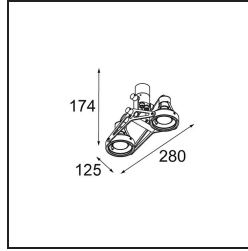

Date

Customer

Project

Type

Nomad Surface Adjustable 2x GU10 Black Matt

Specifications

Material	10202102
Light Source Type	GU10
Lamp Included	No
Number of Light Sources	2
Light Direction	Down
Input Voltage	230V
Electrical Class	I
IP Rating	20
Glow wire rating (°C)	960
Indoor/Outdoor	Indoor
Application	Ceiling, Wall
Mounting	Surface
Adjustability	GIMBLE 45°
Distance to Lighted Object (m)	0,7
Primary Colour & Primary Finish	Black, Matt
Gross weight (g)	800.0