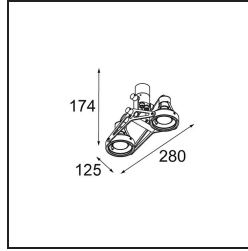

Date

Customer

Project

Type

Nomad Surface Adjustable 2x GU10 Black Matt

Specifications

Material	10202102
Light Source Type	GU10
Lamp Included	No
Number of Light Sources	2
Light Direction	Down
Input Voltage	230V
Electrical Class	I
IP Rating	20
Glow wire rating (°C)	960
Indoor/Outdoor	Indoor
Application	Ceiling, Wall
Mounting	Surface
Adjustability	GIMBLE 45°
Distance to Lighted Object (m)	0,7
Primary Colour & Primary Finish	Black, Matt
Gross weight (g)	800.0
Remark	<ul style="list-style-type: none"> LED modules included. Please check product detail page of other lamp types.