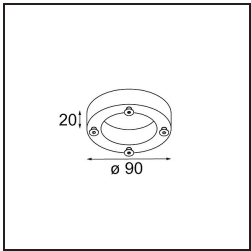

- **10204005** Baseflange 90 Tube Aluminium Matt
- **10204009** Baseflange 90 Tube White Structure
- **10204032** Baseflange 90 Tube Black Structure

Choose a required accessory