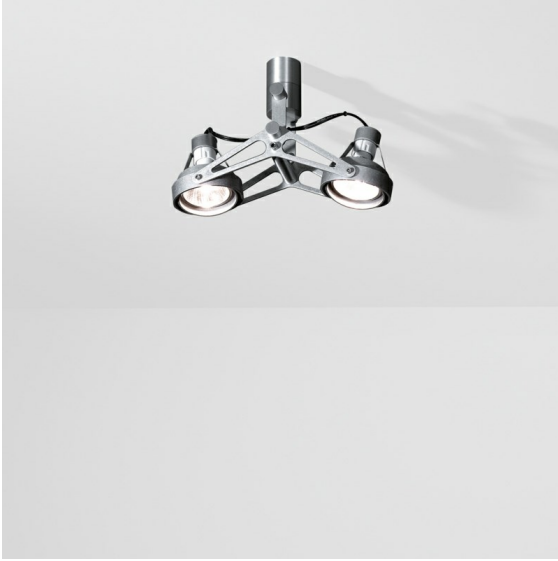

Date

Customer

Project

Type

Nomad Surface Adjustable 2x GU10 Black Matt

Specifications

Material	10202102
Light Source Type	GU10
Lamp Included	No
Number of Light Sources	2
Light Direction	Down
Input Voltage	230V
Electrical Class	I
IP Rating	20
Glow wire rating (°C)	960
Indoor/Outdoor	Indoor
Application	Ceiling, Wall
Mounting	Surface
Adjustability	GIMBLE 45°
Distance to Lighted Object (m)	0,7
Primary Colour & Primary Finish	Black, Matt
Gross weight (g)	800.0
Remark	<ul style="list-style-type: none"> LED modules included. Please check product detail page of other lamp types.

Like industrial design with a retro touch? Revisit Nomad. Now sporting tiny new drivers, and a LED unit that looks exactly like the luminaire's first halogen bulb, Nomad LED respects the original design to perfection. Available in versions with 2L and 4L light units, in white structure, black or aluminium, with or without integrated gear. The sweetheart of architects is back for your next project.

Light distribution & beam diagram

Installation Accessories

- 10203005** Baseflange 90 IP55 Aluminium Matt
- 10203009** Baseflange 90 White Structure
- 10203032** Baseflange 90 Black Structure

- 10204005** Baseflange 90 Tube Aluminium Matt
- 10204009** Baseflange 90 Tube White Structure
- 10204032** Baseflange 90 Tube Black Structure