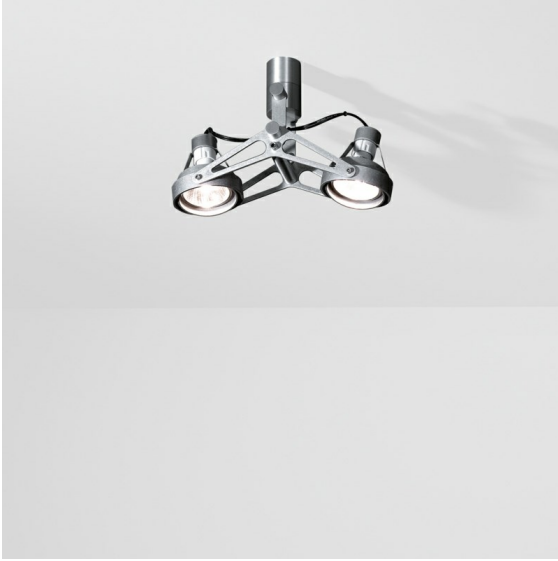

Date

Customer

Project

Type

Nomad Surface Adjustable 2x GU10 Black Matt

Specifications

Material	10202102
Light Source Type	GU10
Lamp Included	No
Number of Light Sources	2
Light Direction	Down
Input Voltage	230V
Electrical Class	I
IP Rating	20
Glow wire rating (°C)	960
Indoor/Outdoor	Indoor
Application	Ceiling, Wall
Mounting	Surface
Adjustability	GIMBLE 45°
Distance to Lighted Object (m)	0,7
Primary Colour & Primary Finish	Black, Matt
Gross weight (g)	800.0

Like industrial design with a retro touch? Revisit Nomad. Now sporting tiny new drivers, and a LED unit that looks exactly like the luminaire's first halogen bulb, Nomad LED respects the original design to perfection. Available in versions with 2L and 4L light units, in white structure, black or aluminium, with or without integrated gear. The sweetheart of architects is back for your next project.

Light distribution & beam diagram

Installation Accessories

- 10203005** Baseflange 90 IP55 Aluminium Matt
- 10203009** Baseflange 90 White Structure
- 10203032** Baseflange 90 Black Structure

- 10204005** Baseflange 90 Tube Aluminium Matt
- 10204009** Baseflange 90 Tube White Structure
- 10204032** Baseflange 90 Tube Black Structure