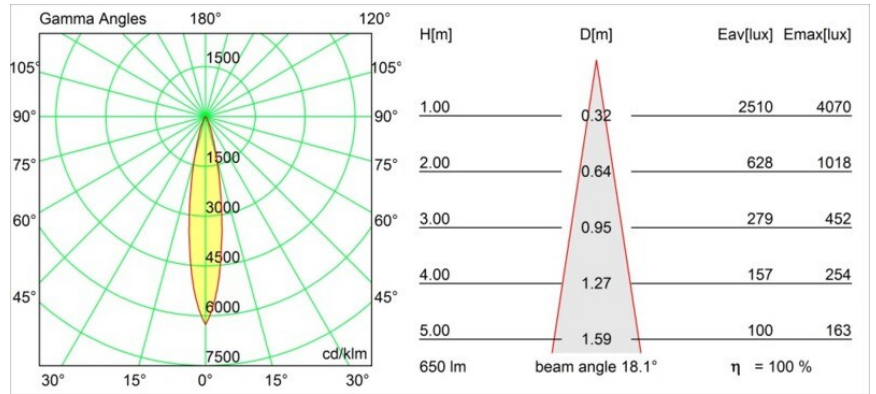

Light distribution & beam diagram