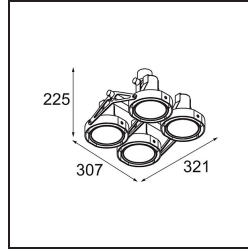

Date

Customer

Project

Type

FFD_Nomad Surface Adjustable 4x PAR30 E27 Aluminium Matt

Specifications

Material	10201605
Light Source Type	PAR30 E27
Lamp Included	No
Number of Light Sources	4
Light Direction	Down
Input Voltage	230V
Electrical Class	I
IP Rating	20
Glow wire rating (°C)	960
Indoor/Outdoor	Indoor
Application	Ceiling, Wall
Mounting	Surface
Adjustability	GIMBLE 45°
Distance to Lighted Object (m)	1
Primary Colour & Primary Finish	Aluminium, Matt
Gross weight (g)	2540.0