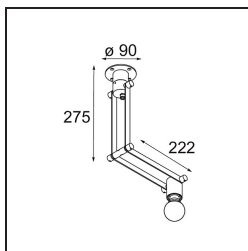

Date
Customer
Project
Type

FFD_Nomad Minimal Surface Adjustable Short 1x A60 E27 Aluminium Matt

The classic lampshade look, but refined and versatile. Nomad Minimal takes the industrial chic and makes it cosier. A choice of four colours and three zebra prints will give your project a decorative, and perhaps even a slight, wild touch. Add an E27 LED bulb for a warm ambience.

Specifications

Material	10203305
Light Source Type	A60 E27
Lamp Included	No
Number of Light Sources	1
Light Direction	Down
Input Voltage	230V
Electrical Class	I
IP Rating	20
Glow wire rating (°C)	960
Indoor/Outdoor	Indoor
Application	Ceiling, Wall
Mounting	Surface
Adjustability	H 359° V -90°/+90°
Distance to Lighted Object (m)	1
Primary Colour & Primary Finish	Aluminium, Matt
Gross weight (g)	865.0