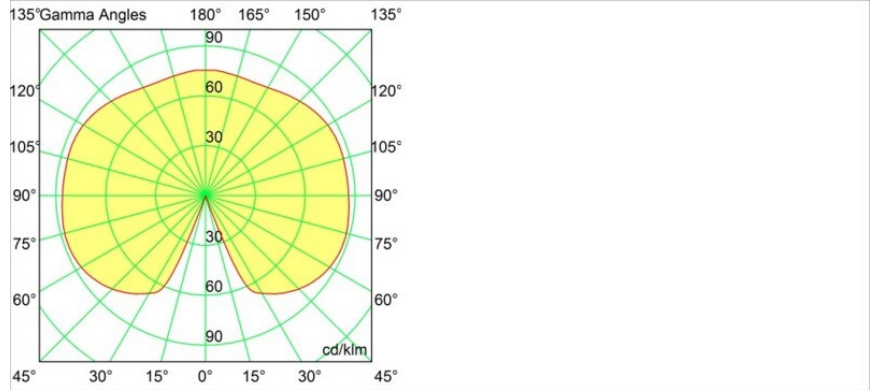

Light distribution & beam diagram