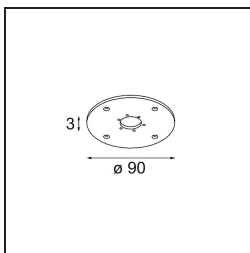

Installatie Accessoires

- **10203005** Baseflange 90 Aluminium Matt
- **10203009** Baseflange 90 White Structure
- **10203032** Baseflange 90 Black Structure