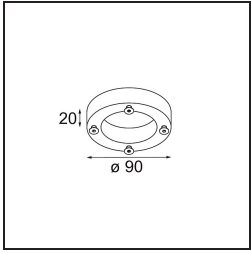

- **10204005** Baseflange 90 Tube Aluminium Matt
- **10204009** Baseflange 90 Tube White Structure
- **10204032** Baseflange 90 Tube Black Structure

Choose a required accessory