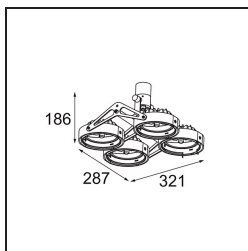

Date

Customer

Project

Type

Nomad Surface Adjustable 4x AR111 DE White Structure

Specifications

Material	10201009
Light Source Type	AR111
Lamp Included	No
Number of Light Sources	4
Light Direction	Down
Input Voltage	12Vac
Electrical Class	III
IP Rating	20
Glow wire rating (°C)	960
Indoor/Outdoor	Indoor
Application	Ceiling, Wall
Mounting	Surface
Adjustability	GIMBLE 45°
Distance to Lighted Object (m)	1
Primary Colour & Primary Finish	White, Structure
Gross weight (g)	1580.0

Like industrial design with a retro touch? Revisit Nomad. Now sporting tiny new drivers, and a LED unit that looks exactly like the luminaire's first halogen bulb, Nomad LED respects the original design to perfection. Available in versions with 2L and 4L light units, in white structure, black or aluminium, with or without integrated gear. The sweetheart of architects is back for your next project.