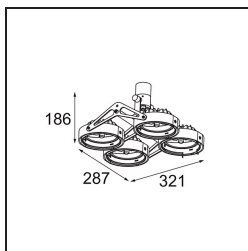

Date

Customer

Project

Type

Nomad Surface Adjustable 4x AR111 DE White Structure

Specifications

Material	10201009
Light Source Type	AR111
Lamp Included	No
Number of Light Sources	4
Light Direction	Down
Input Voltage	12Vac
Electrical Class	III
IP Rating	20
Glow wire rating (°C)	960
Indoor/Outdoor	Indoor
Application	Ceiling, Wall
Mounting	Surface
Adjustability	GIMBLE 45°
Distance to Lighted Object (m)	1
Primary Colour & Primary Finish	White, Structure
Gross weight (g)	1580.0