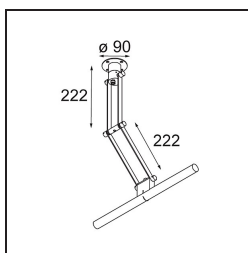

Date

Customer

Project

Type

Nomad Linestra Wall Adjustable Short 1x S14d White Structure

Like industrial design with a retro touch? Consider Nomad Linestra. This classic luminaire flaunts its visible wiring and a shameless bare strip light. Ideal for use above a mirror, as its soft, diffused light will showcase its users at their best.

Specifications

Material	10203109
Light Source Type	S14d
Lamp Included	No
Number of Light Sources	1
Light Direction	Down
Input Voltage	230V
Electrical Class	I
IP Rating	20
Glow wire rating (°C)	960
Indoor/Outdoor	Indoor
Application	Wall
Mounting	Surface
Adjustability	H 359° V -90°/+90°
Distance to Lighted Object (m)	0,5
Primary Colour & Primary Finish	White, Structure
Gross weight (g)	930.0