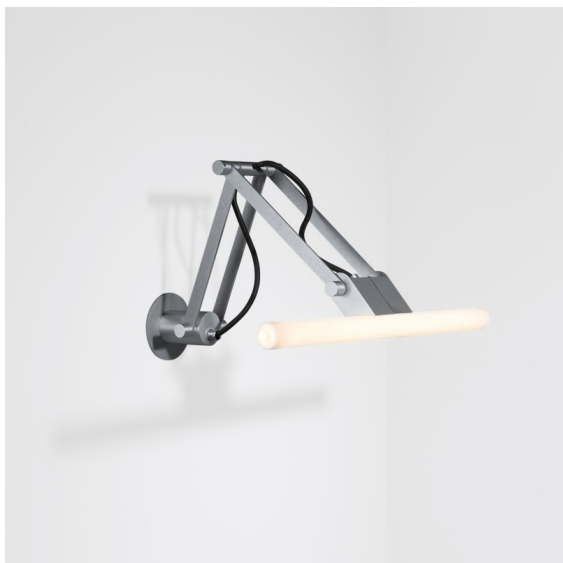

---

*FFD\_Nomad Linestra Wall Adjustable Short 1x S14d White Structure*

Like industrial design with a retro touch? Consider Nomad Linestra. This classic luminaire flaunts its visible wiring and a shameless bare strip light. Ideal for use above a mirror, as its soft, diffused light will showcase its users at their best.

**Specifications**

Material	10203109
Light Source Type	S14d
Lamp Included	No
Number of Light Sources	1
Light Direction	Down
Input Voltage	230V
Electrical Class	I
IP Rating	20
Glow wire rating (°C)	960
Indoor/Outdoor	Indoor
Application	Wall
Mounting	Surface
Adjustability	H 359° V -90°/+90°
Distance to Lighted Object (m)	0,5
Primary Colour & Primary Finish	White, Structure
Gross weight (g)	930.0