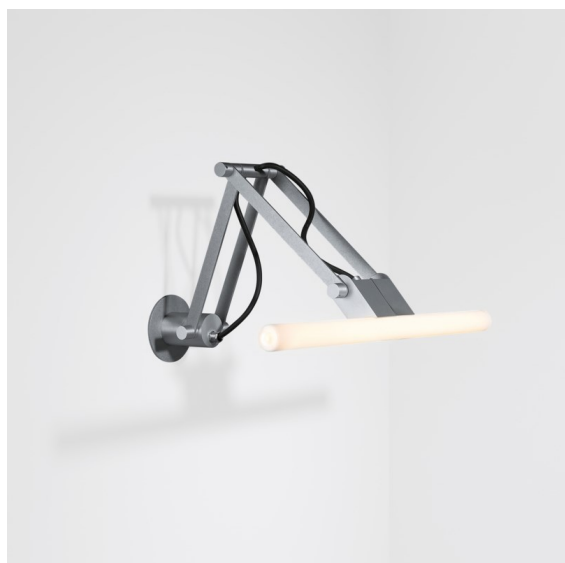

Date

Customer

Project

Type

Nomad Linestra Wall Adjustable Short 1x S14d White Structure

Like industrial design with a retro touch? Consider Nomad Linestra. This classic luminaire flaunts its visible wiring and a shameless bare strip light. Ideal for use above a mirror, as its soft, diffused light will showcase its users at their best.

Specifications

Material	10203109
Light Source Type	S14d
Lamp Included	No
Number of Light Sources	1
Light Direction	Down
Input Voltage	230V
Electrical Class	I
IP Rating	20
Glow wire rating (°C)	960
Indoor/Outdoor	Indoor
Application	Wall
Mounting	Surface
Adjustability	H 359° V -90°/+90°
Distance to Lighted Object (m)	0,5
Primary Colour & Primary Finish	White, Structure
Gross weight (g)	930.0

Light distribution & beam diagram

Installation Accessories

- 10204005** Baseflange 90 Tube Aluminium Matt
- 10204009** Baseflange 90 Tube White Structure
- 10204032** Baseflange 90 Tube Black Structure

Choose a required accessory