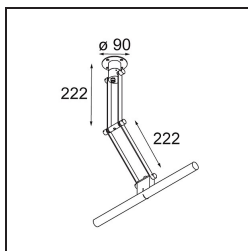

**Specifications**

Material	10203109
Light Source Type	S14d
Lamp Included	No
Number of Light Sources	1
Light Direction	Down
Input Voltage	230V
Electrical Class	I
IP Rating	20
Glow wire rating (°C)	960
Indoor/Outdoor	Indoor
Application	Wall
Mounting	Surface
Adjustability	H 359° V -90°/+90°
Distance to Lighted Object (m)	0,5
Primary Colour & Primary Finish	White, Structure
Gross weight (g)	930.0