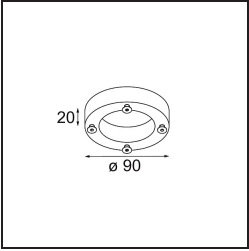

Installation Accessories

- **10204005** Baseflange 90 Tube Aluminium Matt
- **10204009** Baseflange 90 Tube White Structure
- **10204032** Baseflange 90 Tube Black Structure

Choose a required accessory