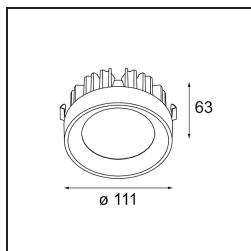

M-LED Module

- **11298002** M-LED Module 111 1x LED 2700K Spot DE Black Matt
- **11298009** M-LED Module 111 1x LED 2700K Spot DE White Structure
- **11298024** M-LED Module 111 1x LED 2700K Spot DE Aluminium Brushed Anodised
- **11298102** M-LED Module 111 1x LED 2700K Medium DE Black Matt
- **11298109** M-LED Module 111 1x LED 2700K Medium DE White Structure
- **11298124** M-LED Module 111 1x LED 2700K Medium DE Aluminium Brushed Anodised
- **11298202** M-LED Module 111 1x LED 2700K Flood DE Black Matt
- **11298209** M-LED Module 111 1x LED 2700K Flood DE White Structure
- **11298224** M-LED Module 111 1x LED 2700K Flood DE Aluminium Brushed Anodised
- **11298302** M-LED Module 111 1x LED 3000K Spot DE Black Matt
- **11298309** M-LED Module 111 1x LED 3000K Spot DE White Structure
- **11298324** M-LED Module 111 1x LED 3000K Spot DE Aluminium Brushed Anodised
- **11298402** M-LED Module 111 1x LED 3000K Medium DE Black Matt
- **11298409** M-LED Module 111 1x LED 3000K Medium DE White Structure
- **11298424** M-LED Module 111 1x LED 3000K Medium DE Aluminium Brushed Anodised
- **11298502** M-LED Module 111 1x LED 3000K Flood DE Black Matt
- **11298509** M-LED Module 111 1x LED 3000K Flood DE White Structure
- **11298524** M-LED Module 111 1x LED 3000K Flood DE Aluminium Brushed Anodised
- **11298602** M-LED Module 111 1x LED 4000K Spot DE Black Matt
- **11298609** M-LED Module 111 1x LED 4000K Spot DE White Structure
- **11298624** M-LED Module 111 1x LED 4000K Spot DE Aluminium Brushed Anodised
- **11298702** M-LED Module 111 1x LED 4000K Medium DE Black Matt
- **11298709** M-LED Module 111 1x LED 4000K Medium DE White Structure
- **11298724** M-LED Module 111 1x LED 4000K Medium DE Aluminium Brushed Anodised
- **11298802** M-LED Module 111 1x LED 4000K Flood DE Black Matt
- **11298809** M-LED Module 111 1x LED 4000K Flood DE White Structure
- **11298824** M-LED Module 111 1x LED 4000K Flood DE Aluminium Brushed Anodised