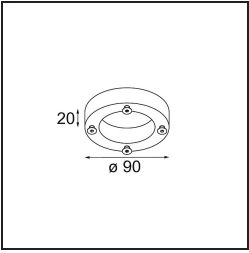

- **10204005** Baseflange 90 Tube Aluminium Matt
- **10204009** Baseflange 90 Tube White Structure
- **10204032** Baseflange 90 Tube Black Structure

Choose a required accessory