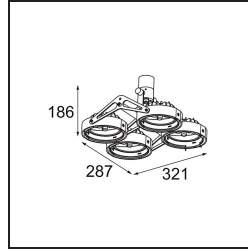

Date

Customer

Project

Type

Nomad Surface Adjustable 4x AR111 DE Aluminium Matt

Specifications

Material	10201005
Light Source Type	AR111
Lamp Included	No
Number of Light Sources	4
Light Direction	Down
Input Voltage	12Vac
Electrical Class	III
IP Rating	20
Glow wire rating (°C)	960
Indoor/Outdoor	Indoor
Application	Ceiling, Wall
Mounting	Surface
Adjustability	GIMBLE 45°
Distance to Lighted Object (m)	1
Primary Colour & Primary Finish	Aluminium, Matt
Gross weight (g)	1580.0