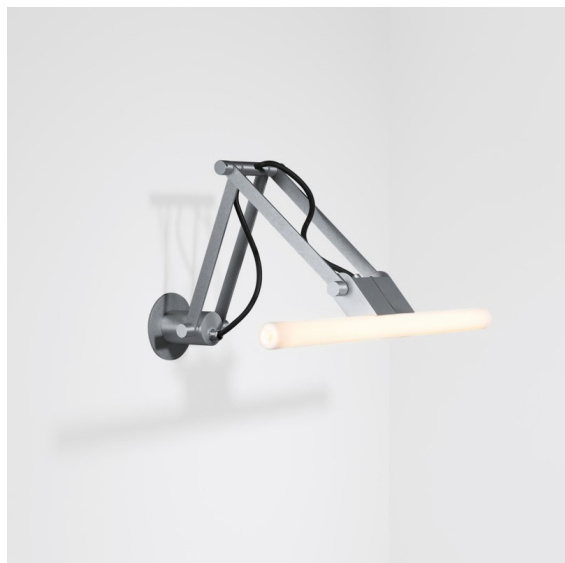

---

*Nomad Linestra Wall Adjustable Short 1x S14d Aluminium Matt*

Like industrial design with a retro touch? Consider Nomad Linestra. This classic luminaire flaunts its visible wiring and a shameless bare strip light. Ideal for use above a mirror, as its soft, diffused light will showcase its users at their best.

**Specifications**

Material	10203105
Light Source Type	S14d
Lamp Included	No
Number of Light Sources	1
Light Direction	Down
Input Voltage	230V
Electrical Class	I
IP Rating	20
Glow wire rating (°C)	960
Indoor/Outdoor	Indoor
Application	Wall
Mounting	Surface
Adjustability	H 359° V -90°/+90°
Distance to Lighted Object (m)	0,5
Primary Colour & Primary Finish	Aluminium, Matt
Gross weight (g)	930.0