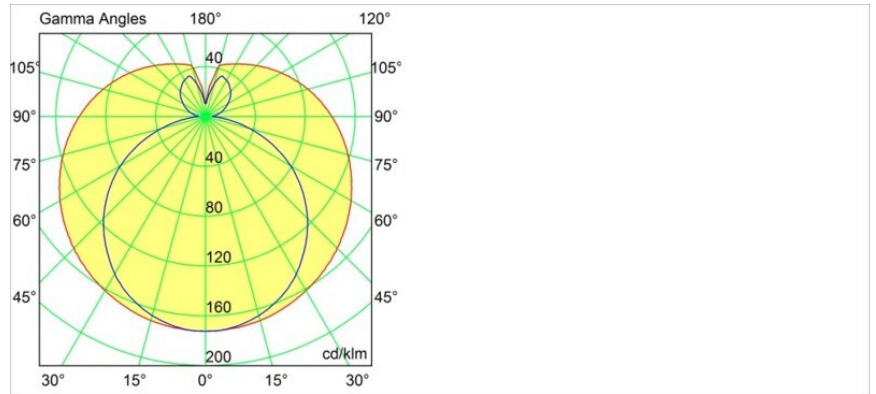

Light distribution & beam diagram