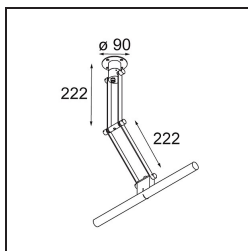

**Specifications**

Material	10203105
Light Source Type	S14d
Lamp Included	No
Number of Light Sources	1
Light Direction	Down
Input Voltage	230V
Electrical Class	I
IP Rating	20
Glow wire rating (°C)	960
Indoor/Outdoor	Indoor
Application	Wall
Mounting	Surface
Adjustability	H 359° V -90°/+90°
Distance to Lighted Object (m)	0,5
Primary Colour & Primary Finish	Aluminium, Matt
Gross weight (g)	930.0