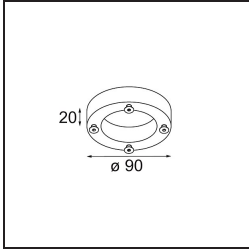

Installation Accessories

- **10204005** Baseflange 90 Tube Aluminium Matt
- **10204009** Baseflange 90 Tube White Structure
- **10204032** Baseflange 90 Tube Black Structure

Choose a required accessory