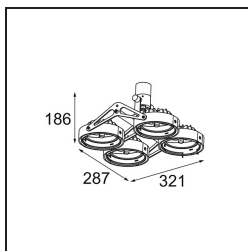

**Specifications**

Material	10201002
Light Source Type	AR111
Lamp Included	No
Number of Light Sources	4
Light Direction	Down
Input Voltage	12Vac
Electrical Class	III
IP Rating	20
Glow wire rating (°C)	960
Indoor/Outdoor	Indoor
Application	Ceiling, Wall
Mounting	Surface
Adjustability	GIMBLE 45°
Distance to Lighted Object (m)	1
Primary Colour & Primary Finish	Black, Matt
Gross weight (g)	1580.0