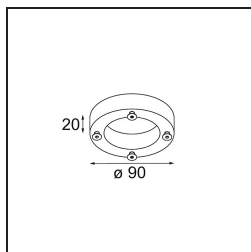

- **10204005** Baseflange 90 Tube Aluminium Matt
- **10204009** Baseflange 90 Tube White Structure
- **10204032** Baseflange 90 Tube Black Structure

Wählen Sie das benötigte Zubehör