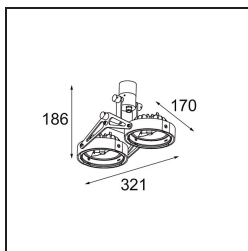

Date

Customer

Project

Type

Nomad Surface Adjustable 2x AR111 DE White Structure

Specifications

Material	10200909
Light Source Type	AR111
Lamp Included	No
Number of Light Sources	2
Light Direction	Down
Input Voltage	12Vac
Electrical Class	III
IP Rating	20
Glow wire rating (°C)	960
Indoor/Outdoor	Indoor
Application	Ceiling, Wall
Mounting	Surface
Adjustability	GIMBLE 45°
Distance to Lighted Object (m)	0,7
Primary Colour & Primary Finish	White, Structure
Gross weight (g)	910.0