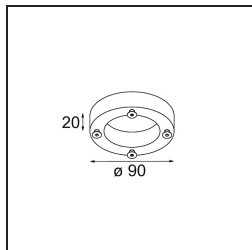

- **10204005** Baseflange 90 Tube Aluminium Matt
- **10204009** Baseflange 90 Tube White Structure
- **10204032** Baseflange 90 Tube Black Structure

Wählen Sie das benötigte Zubehör