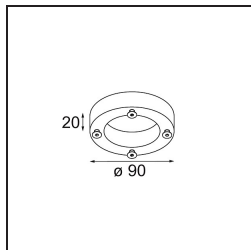

- **10204005** Baseflange 90 Tube Aluminium Matt
- **10204009** Baseflange 90 Tube White Structure
- **10204032** Baseflange 90 Tube Black Structure

■ Kies een vereist accessoire