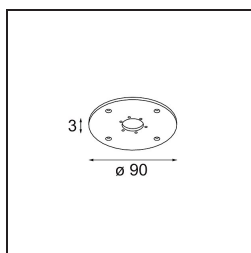

Installatie Accessoires

- **10203005** Baseflange 90 Aluminium Matt
- **10203009** Baseflange 90 White Structure
- **10203032** Baseflange 90 Black Structure