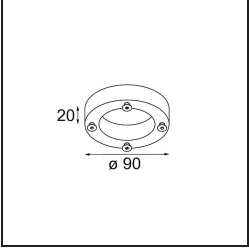

- **10204005** Baseflange 90 Tube Aluminium Matt
- **10204009** Baseflange 90 Tube White Structure
- **10204032** Baseflange 90 Tube Black Structure

Choose a required accessory