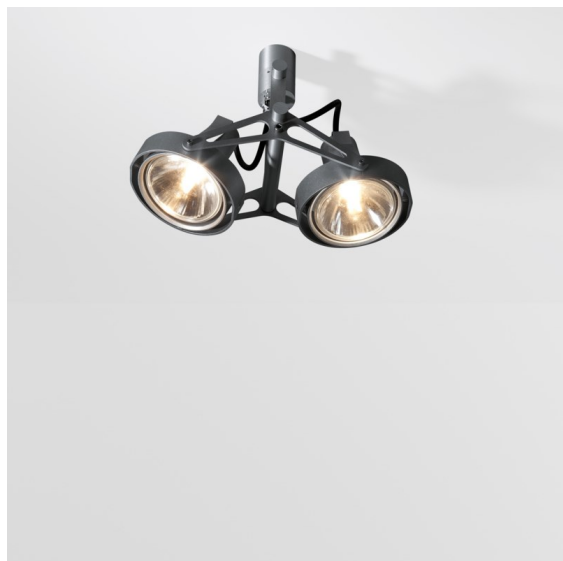

Date

Customer

Project

Type

Nomad Surface Adjustable 2x AR111 DE Black Matt

Specifications

Material	10200902
Light Source Type	AR111
Lamp Included	No
Number of Light Sources	2
Light Direction	Down
Input Voltage	12Vac
Electrical Class	III
IP Rating	20
Glow wire rating (°C)	960
Indoor/Outdoor	Indoor
Application	Ceiling, Wall
Mounting	Surface
Adjustability	GIMBLE 45°
Distance to Lighted Object (m)	0,7
Primary Colour & Primary Finish	Black, Matt
Gross weight (g)	910.0

Like industrial design with a retro touch? Revisit Nomad. Now sporting tiny new drivers, and a LED unit that looks exactly like the luminaire's first halogen bulb, Nomad LED respects the original design to perfection. Available in versions with 2L and 4L light units, in white structure, black or aluminium, with or without integrated gear. The sweetheart of architects is back for your next project.