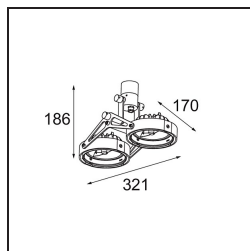

Date

Customer

Project

Type

Nomad Surface Adjustable 2x AR111 DE Black Matt

Specifications

Material	10200902
Light Source Type	AR111
Lamp Included	No
Number of Light Sources	2
Light Direction	Down
Input Voltage	12Vac
Electrical Class	III
IP Rating	20
Glow wire rating (°C)	960
Indoor/Outdoor	Indoor
Application	Ceiling, Wall
Mounting	Surface
Adjustability	GIMBLE 45°
Distance to Lighted Object (m)	0,7
Primary Colour & Primary Finish	Black, Matt
Gross weight (g)	910.0