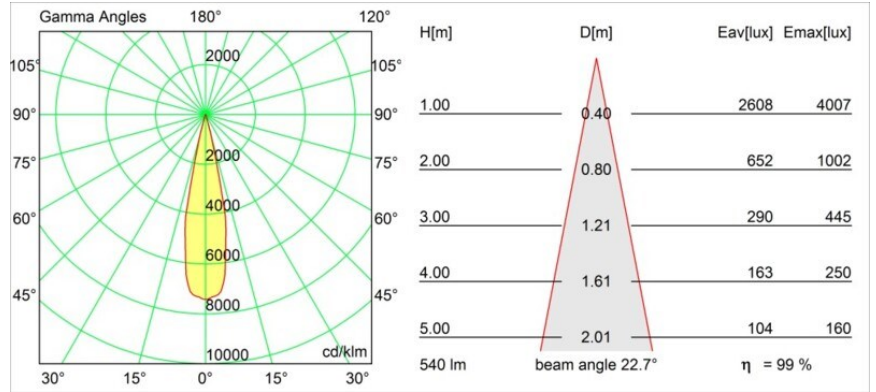

Light distribution & beam diagram