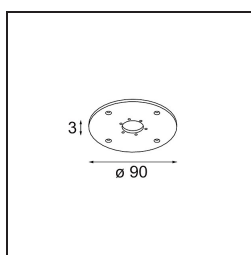

Montagezubehör

- **10203005** Baseflange 90 Aluminium Matt
- **10203009** Baseflange 90 White Structure
- **10203032** Baseflange 90 Black Structure