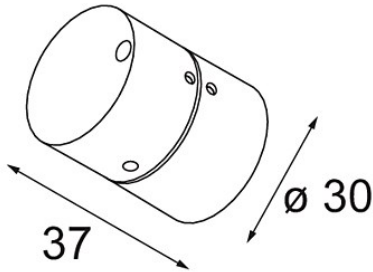

Date _____
Customer _____
Project _____
Type _____

FFD_Definitif MR16 DE alu

Specifications

Material	10050105
Light Source Type	MR16
Lamp Included	No
Number of Light Sources	1
Input Voltage	12Vac
Electrical Class	III
IP Rating	20
Glow wire rating (°C)	960
Indoor/Outdoor	Indoor
Application	Ceiling, Wall
Mounting	Surface
Adjustability	H 360° V -90°/+90°
Distance to Lighted Object (m)	0,5
Primary Colour & Primary Finish	Aluminium, Matt
Gross weight (g)	84.0
Remark	• 12V halogen transformer required