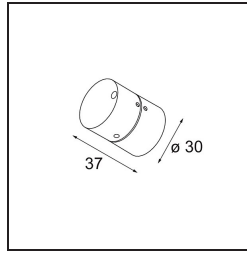

Date _____
Customer _____
Project _____
Type _____

FFD_Definitif MR16 DE alu

Specifications

Material	10050105
Light Source Type	MR16
Lamp Included	No
Number of Light Sources	1
Input Voltage	12Vac
Electrical Class	III
IP Rating	20
Glow wire rating (°C)	960
Indoor/Outdoor	Indoor
Application	Ceiling, Wall
Mounting	Surface
Adjustability	H 360° V -90°/+90°
Distance to Lighted Object (m)	0,5
Primary Colour & Primary Finish	Aluminium, Matt
Gross weight (g)	84.0
Remark	• 12V halogen transformer required