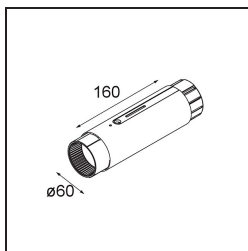

Date \_\_\_\_\_  
Customer \_\_\_\_\_  
Project \_\_\_\_\_  
Type \_\_\_\_\_

*Straw 60 Power Feed and Suspension Mid Aluminium Silk Brushed*

**Specifications**

Material	93656378
Número de fuentes de luz	0
Clasificación del IP	20
Color principal & Acabado principal	Aluminio, Silk Brushed
Peso bruto (g)	0,001

Specifications