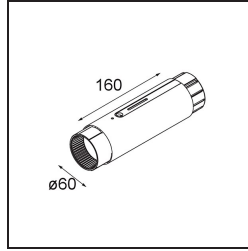

Date _____
Customer _____
Project _____
Type _____

Straw 60 Power Feed and Suspension Mid Aluminium Silk Brushed

Specifications

Material	93656378
Number of Light Sources	0
IP Rating	20
Primary Colour & Primary Finish	Aluminium, Silk Brushed
Gross weight (g)	0.001

Specifications