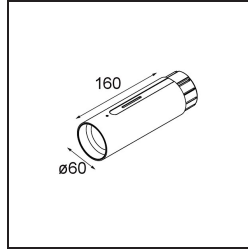

Date _____
Customer _____
Project _____
Type _____

Straw 60 Suspension End Aluminium Silk Brushed

Specifications

Material	93656078
Number of Light Sources	0
IP Rating	20
Primary Colour & Primary Finish	Aluminium, Silk Brushed
Gross weight (g)	0.001