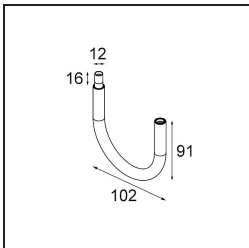

13242309 Stick Modupoint Curved 180° White Structure
13242332 Stick Modupoint Curved 180° Black Structure

Choose a required accessory