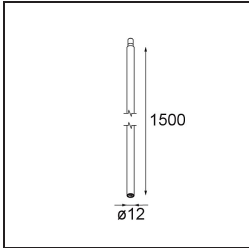

13242832 Stick Modupoint 1500 Black Structure
13242809 Stick Modupoint 1500 White Structure