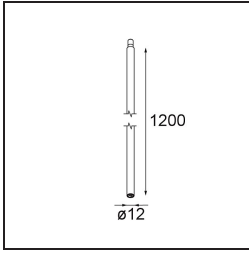

13242732 Stick Modupoint 1200 Black Structure
13242709 Stick Modupoint 1200 White Structure