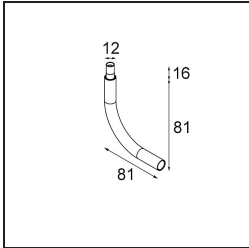

13242209 Stick Modupoint Curved 90° White Structure
13242232 Stick Modupoint Curved 90° Black Structure