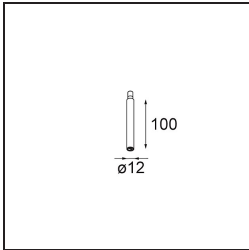

Decorative Accessories

13240009 Stick Modupoint 100 White Structure
13240032 Stick Modupoint 100 Black Structure