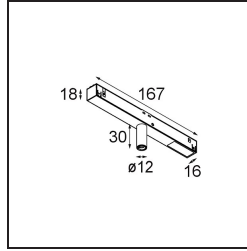

Date _____
Customer _____
Project _____
Type _____

Track 48V Modupoint 1x LED DALI 500mA Black Structure

Specifications

Material	13457232
Light Source Type	LED
Lamp Included	No
Number of Light Sources	1
Input Voltage	48Vdc
Electrical Class	III
IP Rating	20
Glow wire rating (°C)	960
Dimming Protocol	DALI
DALI Standard	DALI-2
Indoor/Outdoor	Indoor
Adjustability	Not Applicable
Primary Colour & Primary Finish	Black, Structure
Gross weight (g)	117.0