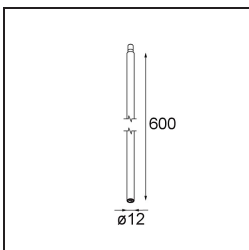

13242509 Stick Modupoint 600 White Structure
13242532 Stick Modupoint 600 Black Structure