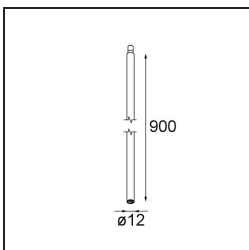

13242632 Stick Modupoint 900 Black Structure
13242609 Stick Modupoint 900 White Structure