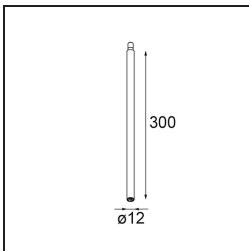

13240209 Stick Modupoint 300 White Structure
13240232 Stick Modupoint 300 Black Structure