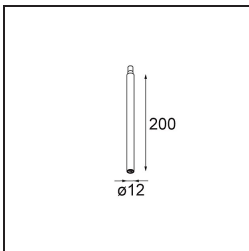

13240109 Stick Modupoint 200 White Structure
13240132 Stick Modupoint 200 Black Structure