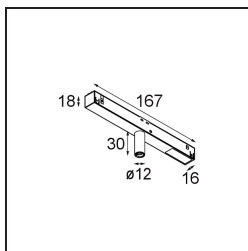

Date
Customer
Project
Type

Track 48V Modupoint 1x LED DALI 350mA Black Structure

Specifications

Material	13457132
Light Source Type	LED
Lamp Included	No
Number of Light Sources	1
Input Voltage	48Vdc
Electrical Class	III
IP Rating	20
Glow wire rating (°C)	960
Dimming Protocol	DALI
DALI Standard	DALI-2
Indoor/Outdoor	Indoor
Adjustability	Not Applicable
Primary Colour & Primary Finish	Black, Structure
Gross weight (g)	117.0