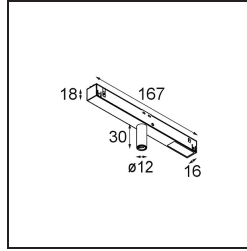

Date \_\_\_\_\_  
Customer \_\_\_\_\_  
Project \_\_\_\_\_  
Type \_\_\_\_\_

*Track 48V Modupoint 1x LED 1-10V 500mA White Structure*

**Specifications**

Material	13457009
Light Source Type	LED
Lamp Included	No
Number of Light Sources	1
Input Voltage	48Vdc
Electrical Class	III
IP Rating	20
Glow wire rating (°C)	960
Dimming Protocol	1-10V
Indoor/Outdoor	Indoor
Adjustability	Not Applicable
Primary Colour & Primary Finish	White, Structure
Gross weight (g)	117.0