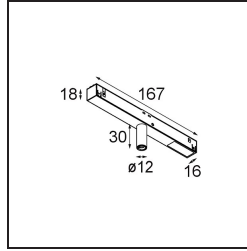

Date _____
Customer _____
Project _____
Type _____

Track 48V Modupoint 1x LED 1-10V 500mA Black Structure

Specifications

| | |
|---------------------------------|------------------|
| Material | 13457032 |
| Light Source Type | LED |
| Lamp Included | No |
| Number of Light Sources | 1 |
| Input Voltage | 48Vdc |
| Electrical Class | III |
| IP Rating | 20 |
| Glow wire rating (°C) | 960 |
| Dimming Protocol | 1-10V |
| Indoor/Outdoor | Indoor |
| Adjustability | Not Applicable |
| Primary Colour & Primary Finish | Black, Structure |
| Gross weight (g) | 117.0 |