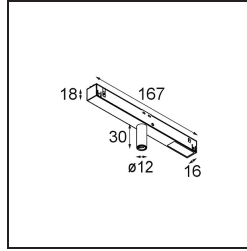

Date \_\_\_\_\_  
Customer \_\_\_\_\_  
Project \_\_\_\_\_  
Type \_\_\_\_\_

*Track 48V Modupoint 1x LED 1-10V 350mA Black Structure*

**Specifications**

Material	13456932
Light Source Type	LED
Lamp Included	No
Number of Light Sources	1
Input Voltage	48Vdc
Electrical Class	III
IP Rating	20
Glow wire rating (°C)	960
Dimming Protocol	1-10V
Indoor/Outdoor	Indoor
Adjustability	Not Applicable
Primary Colour & Primary Finish	Black, Structure
Gross weight (g)	117.0