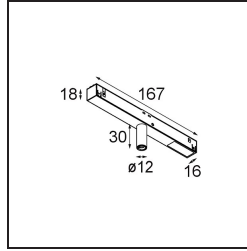

Date \_\_\_\_\_  
Customer \_\_\_\_\_  
Project \_\_\_\_\_  
Type \_\_\_\_\_

*Track 48V Modupoint 1x LED 1-10V 350mA White Structure*

**Specifications**

Material	13456909
Light Source Type	LED
Lamp Included	No
Number of Light Sources	1
Input Voltage	48Vdc
Electrical Class	III
IP Rating	20
Glow wire rating (°C)	960
Dimming Protocol	1-10V
Indoor/Outdoor	Indoor
Adjustability	Not Applicable
Primary Colour & Primary Finish	White, Structure
Gross weight (g)	117.0