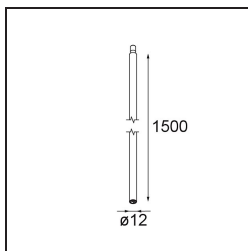

Date

Customer

Project

Type

Stick Modupoint 1500 White Structure

Specifications

Material	13242809
Lamp Included	No
Number of Light Sources	0
Input Voltage	Constant Current Driver Required
Electrical Class	III
IP Rating	20
Glow wire rating (°C)	960
Indoor/Outdoor	Indoor
Application	Ceiling, Wall
Adjustability	Not Applicable
Primary Colour & Primary Finish	White, Structure
Gross weight (g)	613.0