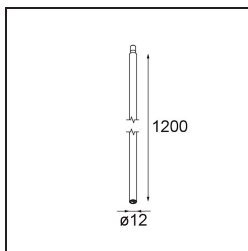

Date _____
Customer _____
Project _____
Type _____

Stick Modupoint 1200 White Structure

Specifications

Material	13242709
Lamp Included	No
Number of Light Sources	0
Input Voltage	Constant Current Driver Required
Electrical Class	III
IP Rating	20
Glow wire rating (°C)	960
Indoor/Outdoor	Indoor
Application	Ceiling, Wall
Adjustability	Not Applicable
Primary Colour & Primary Finish	White, Structure
Gross weight (g)	511.0