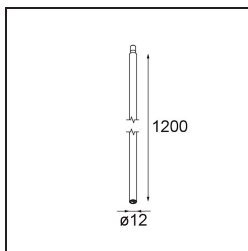

Date _____
Customer _____
Project _____
Type _____

Stick Modupoint 1200 White Structure

Specifications

Material	13242709
Lamp Included	No
Number of Light Sources	0
Input Voltage	Constant Current Driver Required
Electrical Class	III
IP Rating	20
Glow wire rating (°C)	960
Indoor/Outdoor	Indoor
Application	Ceiling, Wall
Adjustability	Not Applicable
Primary Colour & Primary Finish	White, Structure
Gross weight (g)	511.0

Specifications